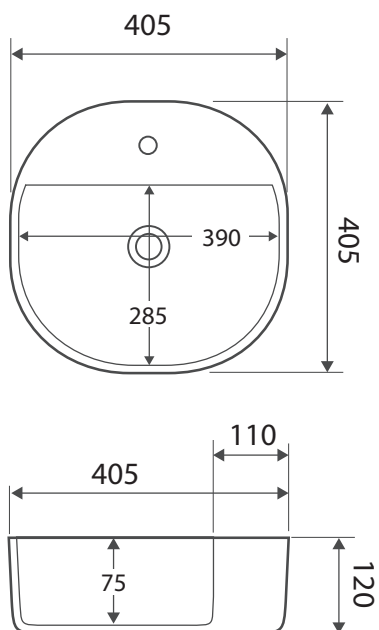

CHICA 405

Above Counter Basin

\$199 • RB2201

- Gloss white ceramic
- Glazed on the back side
- One tap hole, no overflow
- Requires 32mm waste without overflow (not included)
- Cannot be drilled with 3 tap holes