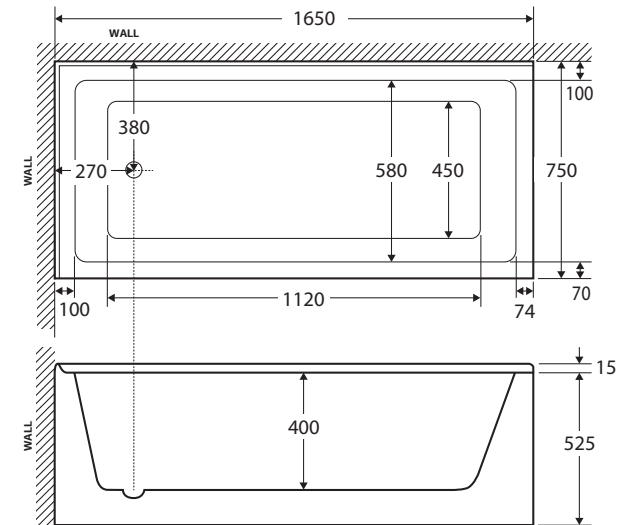

Sentor

RIGHT-HAND ACRYLIC CORNER BATH, 1650MM

Features

- Two-sided bath with tile lip edge
- UV stabilised sanitary-grade acrylic
- Inbuilt steel support frame
- Adjustable steel legs
- No overflow
- Chrome waste included with bath
- Gross weight: 59kg

While we aim to ensure specifications are correct at the time of publication, Fienza reserves the right to make modifications without prior notice. Physical colour may vary from image shown. All measurements are shown in millimetres. Always use physical product measurements for mark-ups and roughing-in as the technical drawing may differ from actual product received.