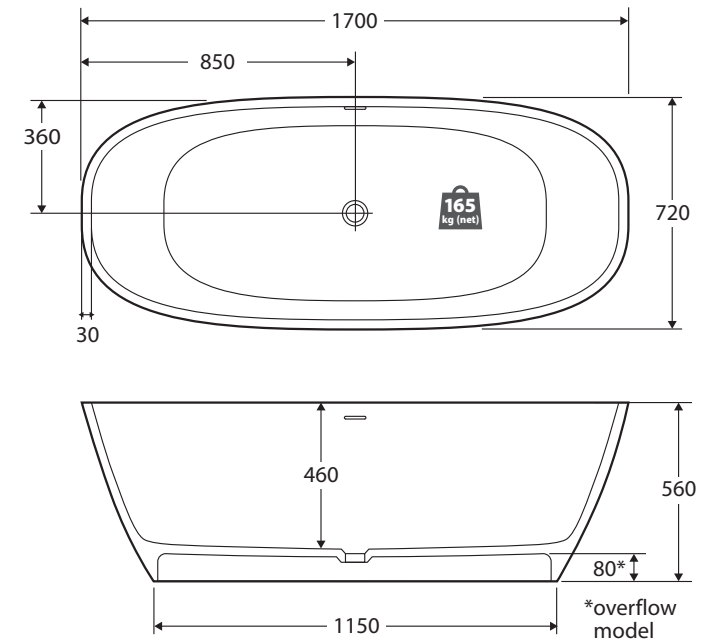

Marissa

CAST STONE
SOLID SURFACE
BATH, 1700MM

Features

- Freestanding style
- Easy to clean
- Includes overflow
- Chrome waste included with bath
- Capacity: 300L
- Net weight: 165kg, gross weight: 205kg

Installation Warning: Floor preparation may be required for off-centre waste positions. Please discuss with your builder/plumber before tiling and waterproofing your bathroom.

Available in

Matte White
ST18

While we aim to ensure specifications are correct at the time of publication, Fienza reserves the right to make modifications without prior notice. Physical colour may vary from image shown. All measurements are shown in millimetres. Always use physical product measurements for mark-ups and roughing-in as the technical drawing may differ from actual product received.