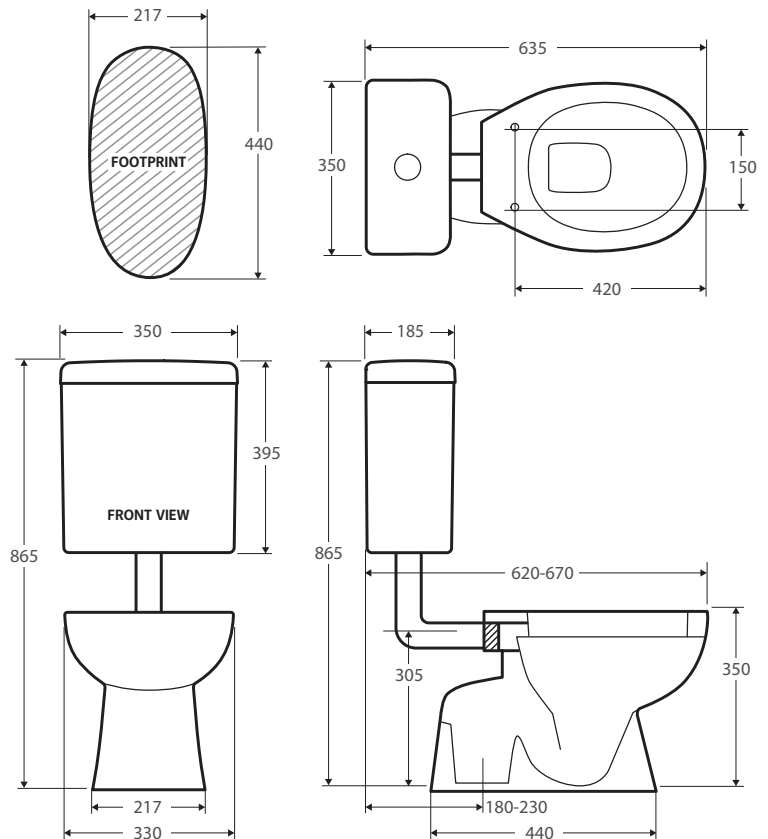

STELLA JUNIOR

Adjustable Link Toilet Suite

\$465 • K001J

- Boxed rim pan
- Dual flush with easy-push flush buttons
- Double flap, child friendly seat
- High quality, R&T flush mechanism
- Left or right bottom inlet
- Concealed S-Trap 180-230 pan
- WELS 4 Star rated, 4.5L/3L (3.3L average flush)