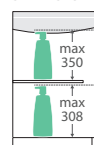

600 width
\$349

60C

TOP VIEW: SHELF AREA

SIDE VIEW: SHELF STORAGE

**U-shape
fingerpull
channel**

750 width
\$425

LEFT drawers: 75CL
RIGHT drawers: 75CR

TOP VIEW: SHELF AREA & DRAWER AREA

SIDE VIEW: SHELF STORAGE

SIDE VIEW: RECESS & DRAWER STORAGE

1200 width
\$650

120C

TOP VIEW: SHELF AREA & DRAWER AREA

SIDE VIEW: SHELF STORAGE

SIDE VIEW: RECESS & DRAWER STORAGE

900 width
\$480

LEFT drawers: 90CL
RIGHT drawers: 90CR

TOP VIEW: SHELF AREA & DRAWER AREA

SIDE VIEW: SHELF STORAGE

SIDE VIEW: RECESS & DRAWER STORAGE

1500 width
\$850

150C

TOP VIEW: SHELF AREA & DRAWER AREA

SIDE VIEW: SHELF STORAGE