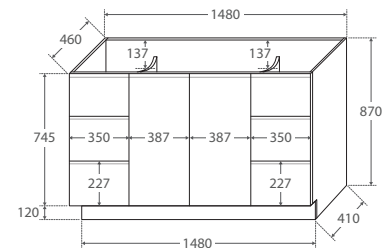

600 width
\$349

60C

TOP VIEW: SHELF AREA

SIDE VIEW: SHELF STORAGE

**U-shape
fingerpull
channel**

750 width
\$425

LEFT drawers: 75CL
RIGHT drawers: 75CR

TOP VIEW: SHELF AREA & DRAWER AREA

SIDE VIEW: SHELF STORAGE

SIDE VIEW: RECESS & DRAWER STORAGE

1200 width
\$650

120C

TOP VIEW: SHELF AREA & DRAWER AREA

SIDE VIEW: SHELF STORAGE

SIDE VIEW: RECESS & DRAWER STORAGE

900 width
\$480

LEFT drawers: 90CL
RIGHT drawers: 90CR

TOP VIEW: SHELF AREA & DRAWER AREA

SIDE VIEW: SHELF STORAGE

SIDE VIEW: RECESS & DRAWER STORAGE

1500 width
\$850

150C

TOP VIEW: SHELF AREA & DRAWER AREA

SIDE VIEW: SHELF STORAGE

SIDE VIEW: RECESS & DRAWER STORAGE