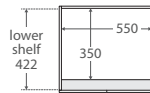

FINGERPULL Gloss White Cabinet on Kickboard

- Gloss white exterior
- Bright white interior
- U-shape fingerpull channel
- Soft-close doors & drawers
- Full extension drawer runners
- 16mm thick backing boards & drawer bases
- FSC certified, eco-friendly E0 board
- 870mm tall (without top)

600 width
\$349

60C

TOP VIEW: SHELF AREA

SIDE VIEW: SHELF STORAGE

**U-shape
fingerpull
channel**

750 width
\$425

LEFT drawers: 75CL
RIGHT drawers: 75CR

TOP VIEW: SHELF AREA & DRAWER AREA

SIDE VIEW: SHELF STORAGE

SIDE VIEW: RECESS & DRAWER STORAGE

1200 width
\$650

120C

TOP VIEW: SHELF AREA & DRAWER AREA

SIDE VIEW: SHELF STORAGE

SIDE VIEW: RECESS & DRAWER STORAGE

900 width
\$480

LEFT drawers: 90CL
RIGHT drawers: 90CR

TOP VIEW: SHELF AREA & DRAWER AREA

SIDE VIEW: SHELF STORAGE

SIDE VIEW: RECESS & DRAWER STORAGE

1500 width
\$850

150C

TOP VIEW: SHELF AREA & DRAWER AREA

SIDE VIEW: SHELF STORAGE