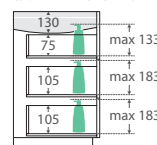

600 width
\$349

60C

TOP VIEW: SHELF AREA

SIDE VIEW: SHELF STORAGE

**U-shape
fingerpull
channel**

750 width
\$425

LEFT drawers: 75CL
RIGHT drawers: 75CR

TOP VIEW: SHELF AREA & DRAWER AREA

SIDE VIEW: SHELF STORAGE

SIDE VIEW: RECESS & DRAWER STORAGE

1200 width
\$650

120C

TOP VIEW: SHELF AREA & DRAWER AREA

SIDE VIEW: SHELF STORAGE

SIDE VIEW: RECESS & DRAWER STORAGE

900 width
\$480

LEFT drawers: 90CL
RIGHT drawers: 90CR

TOP VIEW: SHELF AREA & DRAWER AREA

SIDE VIEW: SHELF STORAGE

SIDE VIEW: RECESS & DRAWER STORAGE

1500 width
\$850

150C

TOP VIEW: SHELF AREA & DRAWER AREA

SIDE VIEW: SHELF STORAGE

SIDE VIEW: RECESS & DRAWER STORAGE