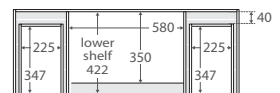

600 width
\$349

60C

TOP VIEW: SHELF AREA

SIDE VIEW: SHELF STORAGE

**U-shape
fingerpull
channel**

750 width
\$425

LEFT drawers: 75CL
RIGHT drawers: 75CR

TOP VIEW: SHELF AREA & DRAWER AREA

SIDE VIEW: SHELF STORAGE

SIDE VIEW: RECESS & DRAWER STORAGE

1200 width
\$650

120C

TOP VIEW: SHELF AREA & DRAWER AREA

SIDE VIEW: SHELF STORAGE

SIDE VIEW: RECESS & DRAWER STORAGE

900 width
\$480

LEFT drawers: 90CL
RIGHT drawers: 90CR

TOP VIEW: SHELF AREA & DRAWER AREA

SIDE VIEW: SHELF STORAGE

SIDE VIEW: RECESS & DRAWER STORAGE

1500 width
\$850

150C

TOP VIEW: SHELF AREA & DRAWER AREA

SIDE VIEW: SHELF STORAGE