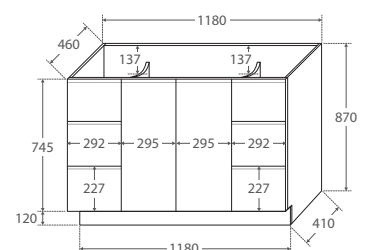

600 width
\$349

60C

TOP VIEW: SHELF AREA

SIDE VIEW: SHELF STORAGE

**U-shape
fingerpull
channel**

750 width
\$425

LEFT drawers: 75CL
RIGHT drawers: 75CR

TOP VIEW: SHELF AREA & DRAWER AREA

SIDE VIEW: SHELF STORAGE

SIDE VIEW: RECESS & DRAWER STORAGE

1200 width
\$650

120C

TOP VIEW: SHELF AREA & DRAWER AREA

SIDE VIEW: SHELF STORAGE

SIDE VIEW: RECESS & DRAWER STORAGE

900 width
\$480

LEFT drawers: 90CL
RIGHT drawers: 90CR

TOP VIEW: SHELF AREA & DRAWER AREA

SIDE VIEW: SHELF STORAGE

SIDE VIEW: RECESS & DRAWER STORAGE

1500 width
\$850

150C

TOP VIEW: SHELF AREA & DRAWER AREA

SIDE VIEW: SHELF STORAGE