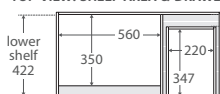

600 width
\$349

60C

TOP VIEW: SHELF AREA

SIDE VIEW: SHELF STORAGE

**U-shape
fingerpull
channel**

750 width
\$425

LEFT drawers: 75CL
RIGHT drawers: 75CR

TOP VIEW: SHELF AREA & DRAWER AREA

SIDE VIEW: SHELF STORAGE

SIDE VIEW: RECESS & DRAWER STORAGE

1200 width
\$650

120C

TOP VIEW: SHELF AREA & DRAWER AREA

SIDE VIEW: SHELF STORAGE

SIDE VIEW: RECESS & DRAWER STORAGE

900 width
\$480

LEFT drawers: 90CL
RIGHT drawers: 90CR

TOP VIEW: SHELF AREA & DRAWER AREA

SIDE VIEW: SHELF STORAGE

SIDE VIEW: RECESS & DRAWER STORAGE

1500 width
\$850

150C

TOP VIEW: SHELF AREA & DRAWER AREA

SIDE VIEW: SHELF STORAGE