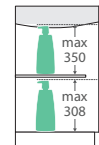

SIDE VIEW: SHELF STORAGE

SIDE VIEW: RECESS & DRAWER STORAGE

1200 width
\$650

120C

TOP VIEW: SHELF AREA & DRAWER AREA

SIDE VIEW: SHELF STORAGE

SIDE VIEW: RECESS & DRAWER STORAGE

900 width
\$480

LEFT drawers: 90CL
RIGHT drawers: 90CR

TOP VIEW: SHELF AREA & DRAWER AREA

SIDE VIEW: SHELF STORAGE

SIDE VIEW: RECESS & DRAWER STORAGE

1500 width
\$850

150C

TOP VIEW: SHELF AREA & DRAWER AREA

SIDE VIEW: SHELF STORAGE

SIDE VIEW: RECESS & DRAWER STORAGE