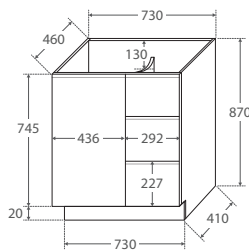

600 width
\$349

60C

TOP VIEW: SHELF AREA

SIDE VIEW: SHELF STORAGE

**U-shape
fingerpull
channel**

750 width
\$425

LEFT drawers: 75CL
RIGHT drawers: 75CR

TOP VIEW: SHELF AREA & DRAWER AREA

SIDE VIEW: SHELF STORAGE

SIDE VIEW: RECESS & DRAWER STORAGE

1200 width
\$650

120C

TOP VIEW: SHELF AREA & DRAWER AREA

SIDE VIEW: SHELF STORAGE

SIDE VIEW: RECESS & DRAWER STORAGE

900 width
\$480

LEFT drawers: 90CL
RIGHT drawers: 90CR

TOP VIEW: SHELF AREA & DRAWER AREA

SIDE VIEW: SHELF STORAGE

SIDE VIEW: RECESS & DRAWER STORAGE

1500 width
\$850

150C

TOP VIEW: SHELF AREA & DRAWER AREA

SIDE VIEW: SHELF STORAGE