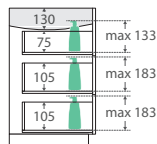

FINGERPULL Gloss White Cabinet on Kickboard

- Gloss white exterior
- Bright white interior
- U-shape fingerpull channel
- Soft-close doors & drawers
- Full extension drawer runners
- 16mm thick backing boards & drawer bases
- FSC certified, eco-friendly E0 board
- 870mm tall (without top)

600 width
\$349

60C

TOP VIEW: SHELF AREA

SIDE VIEW: SHELF STORAGE

**U-shape
fingerpull
channel**

750 width
\$425

LEFT drawers: 75CL
RIGHT drawers: 75CR

TOP VIEW: SHELF AREA & DRAWER AREA

SIDE VIEW: SHELF STORAGE

SIDE VIEW: RECESS & DRAWER STORAGE

1200 width
\$650

120C

TOP VIEW: SHELF AREA & DRAWER AREA

SIDE VIEW: SHELF STORAGE

SIDE VIEW: RECESS & DRAWER STORAGE

900 width
\$480

LEFT drawers: 90CL
RIGHT drawers: 90CR

TOP VIEW: SHELF AREA & DRAWER AREA

SIDE VIEW: SHELF STORAGE

SIDE VIEW: RECESS & DRAWER STORAGE

1500 width
\$850

150C

TOP VIEW: SHELF AREA & DRAWER AREA

SIDE VIEW: SHELF STORAGE