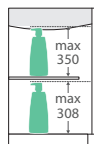

FINGERPULL Gloss White Cabinet on Kickboard

- Gloss white exterior
- Bright white interior
- U-shape fingerpull channel
- Soft-close doors & drawers
- Full extension drawer runners
- 16mm thick backing boards & drawer bases
- FSC certified, eco-friendly E0 board
- 870mm tall (without top)

600 width
\$349

60C

TOP VIEW: SHELF AREA

SIDE VIEW: SHELF STORAGE

**U-shape
fingerpull
channel**

750 width
\$425

LEFT drawers: 75CL
RIGHT drawers: 75CR

TOP VIEW: SHELF AREA & DRAWER AREA

SIDE VIEW: SHELF STORAGE

SIDE VIEW: RECESS & DRAWER STORAGE

1200 width
\$650

120C

TOP VIEW: SHELF AREA & DRAWER AREA

SIDE VIEW: SHELF STORAGE

SIDE VIEW: RECESS & DRAWER STORAGE

900 width
\$480

LEFT drawers: 90CL
RIGHT drawers: 90CR

TOP VIEW: SHELF AREA & DRAWER AREA

SIDE VIEW: SHELF STORAGE

SIDE VIEW: RECESS & DRAWER STORAGE

1500 width
\$850

150C

TOP VIEW: SHELF AREA & DRAWER AREA

SIDE VIEW: SHELF STORAGE