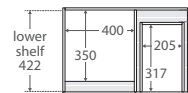

600 width
\$349

60C

TOP VIEW: SHELF AREA

SIDE VIEW: SHELF STORAGE

**U-shape
fingerpull
channel**

750 width
\$425

LEFT drawers: 75CL
RIGHT drawers: 75CR

TOP VIEW: SHELF AREA & DRAWER AREA

SIDE VIEW: SHELF STORAGE

SIDE VIEW: RECESS & DRAWER STORAGE

1200 width
\$650

120C

TOP VIEW: SHELF AREA & DRAWER AREA

SIDE VIEW: SHELF STORAGE

SIDE VIEW: RECESS & DRAWER STORAGE

900 width
\$480

LEFT drawers: 90CL
RIGHT drawers: 90CR

TOP VIEW: SHELF AREA & DRAWER AREA

SIDE VIEW: SHELF STORAGE

SIDE VIEW: RECESS & DRAWER STORAGE

1500 width
\$850

150C

TOP VIEW: SHELF AREA & DRAWER AREA

SIDE VIEW: SHELF STORAGE