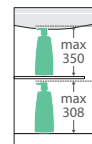

600 width
\$349

60C

TOP VIEW: SHELF AREA

SIDE VIEW: SHELF STORAGE

**U-shape
fingerpull
channel**

750 width
\$425

LEFT drawers: 75CL
RIGHT drawers: 75CR

TOP VIEW: SHELF AREA & DRAWER AREA

SIDE VIEW: SHELF STORAGE

SIDE VIEW: RECESS & DRAWER STORAGE

1200 width
\$650

120C

TOP VIEW: SHELF AREA & DRAWER AREA

SIDE VIEW: SHELF STORAGE

SIDE VIEW: RECESS & DRAWER STORAGE

900 width
\$480

LEFT drawers: 90CL
RIGHT drawers: 90CR

TOP VIEW: SHELF AREA & DRAWER AREA

SIDE VIEW: SHELF STORAGE

SIDE VIEW: RECESS & DRAWER STORAGE

1500 width
\$850

150C

TOP VIEW: SHELF AREA & DRAWER AREA

SIDE VIEW: SHELF STORAGE