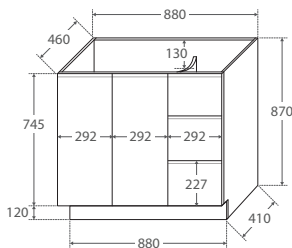

600 width
\$349

60C

TOP VIEW: SHELF AREA

SIDE VIEW: SHELF STORAGE

**U-shape
fingerpull
channel**

750 width
\$425

LEFT drawers: 75CL
RIGHT drawers: 75CR

TOP VIEW: SHELF AREA & DRAWER AREA

SIDE VIEW: SHELF STORAGE

SIDE VIEW: RECESS & DRAWER STORAGE

1200 width
\$650

120C

TOP VIEW: SHELF AREA & DRAWER AREA

SIDE VIEW: SHELF STORAGE

SIDE VIEW: RECESS & DRAWER STORAGE

900 width
\$480

LEFT drawers: 90CL
RIGHT drawers: 90CR

TOP VIEW: SHELF AREA & DRAWER AREA

SIDE VIEW: SHELF STORAGE

SIDE VIEW: RECESS & DRAWER STORAGE

1500 width
\$850

150C

TOP VIEW: SHELF AREA & DRAWER AREA

SIDE VIEW: SHELF STORAGE