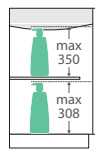

FINGERPULL Gloss White Cabinet on Kickboard

- Gloss white exterior
- Bright white interior
- U-shape fingerpull channel
- Soft-close doors & drawers
- Full extension drawer runners
- 16mm thick backing boards & drawer bases
- FSC certified, eco-friendly E0 board
- 870mm tall (without top)

600 width
\$349

60C

TOP VIEW: SHELF AREA

SIDE VIEW: SHELF STORAGE

**U-shape
fingerpull
channel**

750 width
\$425

LEFT drawers: 75CL
RIGHT drawers: 75CR

TOP VIEW: SHELF AREA & DRAWER AREA

SIDE VIEW: SHELF STORAGE

SIDE VIEW: RECESS & DRAWER STORAGE

1200 width
\$650

120C

TOP VIEW: SHELF AREA & DRAWER AREA

SIDE VIEW: SHELF STORAGE

SIDE VIEW: RECESS & DRAWER STORAGE

900 width
\$480

LEFT drawers: 90CL
RIGHT drawers: 90CR

TOP VIEW: SHELF AREA & DRAWER AREA

SIDE VIEW: SHELF STORAGE

SIDE VIEW: RECESS & DRAWER STORAGE

1500 width
\$850

150C

TOP VIEW: SHELF AREA & DRAWER AREA

SIDE VIEW: SHELF STORAGE