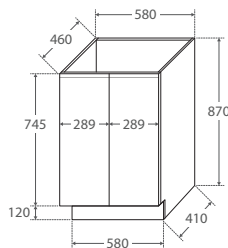

FINGERPULL Gloss White Cabinet on Kickboard

- Gloss white exterior
- Bright white interior
- U-shape fingerpull channel
- Soft-close doors & drawers
- Full extension drawer runners
- 16mm thick backing boards & drawer bases
- FSC certified, eco-friendly E0 board
- 870mm tall (without top)

600 width
\$349

60C

TOP VIEW: SHELF AREA

SIDE VIEW: SHELF STORAGE

**U-shape
fingerpull
channel**

750 width
\$425

LEFT drawers: 75CL
RIGHT drawers: 75CR

TOP VIEW: SHELF AREA & DRAWER AREA

SIDE VIEW: SHELF STORAGE

SIDE VIEW: RECESS & DRAWER STORAGE

1200 width
\$650

120C

TOP VIEW: SHELF AREA & DRAWER AREA

SIDE VIEW: SHELF STORAGE

SIDE VIEW: RECESS & DRAWER STORAGE

900 width
\$480

LEFT drawers: 90CL
RIGHT drawers: 90CR

TOP VIEW: SHELF AREA & DRAWER AREA

SIDE VIEW: SHELF STORAGE

SIDE VIEW: RECESS & DRAWER STORAGE

1500 width
\$850

150C

TOP VIEW: SHELF AREA & DRAWER AREA

SIDE VIEW: SHELF STORAGE