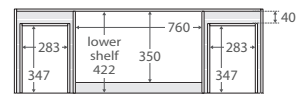

600 width
\$349

60C

TOP VIEW: SHELF AREA

SIDE VIEW: SHELF STORAGE

**U-shape
fingerpull
channel**

750 width
\$425

LEFT drawers: 75CL
RIGHT drawers: 75CR

TOP VIEW: SHELF AREA & DRAWER AREA

SIDE VIEW: SHELF STORAGE

SIDE VIEW: RECESS & DRAWER STORAGE

1200 width
\$650

120C

TOP VIEW: SHELF AREA & DRAWER AREA

SIDE VIEW: SHELF STORAGE

SIDE VIEW: RECESS & DRAWER STORAGE

900 width
\$480

LEFT drawers: 90CL
RIGHT drawers: 90CR

TOP VIEW: SHELF AREA & DRAWER AREA

SIDE VIEW: SHELF STORAGE

SIDE VIEW: RECESS & DRAWER STORAGE

1500 width
\$850

150C

TOP VIEW: SHELF AREA & DRAWER AREA

SIDE VIEW: SHELF STORAGE

SIDE VIEW: RECESS & DRAWER STORAGE