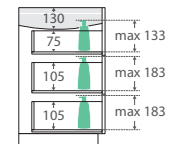

600 width
\$349

60C

TOP VIEW: SHELF AREA

SIDE VIEW: SHELF STORAGE

**U-shape
fingerpull
channel**

750 width
\$425

LEFT drawers: 75CL
RIGHT drawers: 75CR

TOP VIEW: SHELF AREA & DRAWER AREA

SIDE VIEW: SHELF STORAGE

SIDE VIEW: RECESS & DRAWER STORAGE

1200 width
\$650

120C

TOP VIEW: SHELF AREA & DRAWER AREA

SIDE VIEW: SHELF STORAGE

SIDE VIEW: RECESS & DRAWER STORAGE

900 width
\$480

LEFT drawers: 90CL
RIGHT drawers: 90CR

TOP VIEW: SHELF AREA & DRAWER AREA

SIDE VIEW: SHELF STORAGE

SIDE VIEW: RECESS & DRAWER STORAGE

1500 width
\$850

150C

TOP VIEW: SHELF AREA & DRAWER AREA

SIDE VIEW: SHELF STORAGE