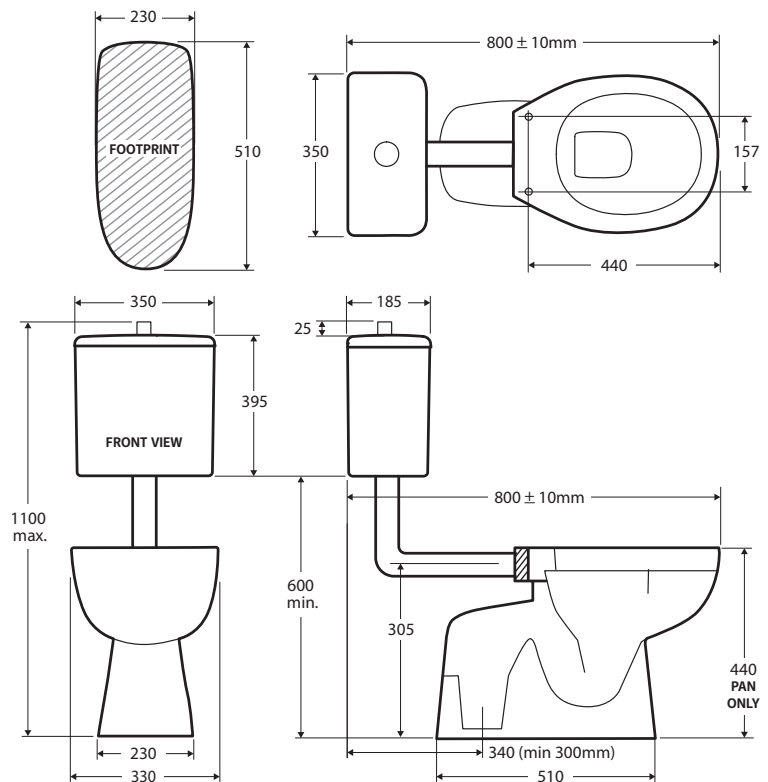

STELLA SENIOR Adjustable Link Toilet Suite

\$430 • K001S

- Chrome, easy-push flush buttons
- Extended height pan
- White double flap, soft close seat
- High quality, R&T flush mechanism
- Left or right bottom inlet
- Concealed S-Trap only, 300-340mm set-out
- Includes concealed floor fixing screws
- **WELS 4 Star rated, 4.5L/3L (3.3L average flush)**