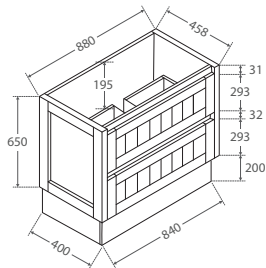

HAMPTON

Cabinet on Kickboard

Modern Vintage
COLLECTION

- Satin white exterior & interior
- Discrete pull-channels
- Soft-close drawers
- Full extension drawer runners
- 16mm thick backing boards & drawer bases
- FSC certified, eco-friendly E0 board
- 850mm tall (without top)

Discrete
pull-channels

750 width
\$635

75TK

TOP VIEW: DRAWERS

SIDE VIEW: RECESS & DRAWER STORAGE

1200 width
\$860

120TK

TOP VIEW: DRAWERS

SIDE VIEW: RECESS & DRAWER STORAGE

Full height plumbing / storage space
between drawers - easily fits bottles

900 width
\$710

90TK

TOP VIEW: DRAWERS

SIDE VIEW: RECESS & DRAWER STORAGE