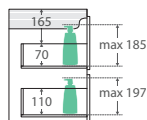

Discrete
pull-channels

750 width
\$635

75TK

TOP VIEW: DRAWERS

SIDE VIEW: RECESS & DRAWER STORAGE

1200 width
\$860

120TK

TOP VIEW: DRAWERS

SIDE VIEW: RECESS & DRAWER STORAGE

Full height plumbing / storage space
between drawers - easily fits bottles

900 width
\$710

90TK

TOP VIEW: DRAWERS

SIDE VIEW: RECESS & DRAWER STORAGE