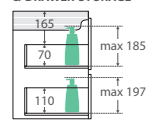

Discrete
pull-channels

750 width
\$635

75TK

TOP VIEW: DRAWERS

SIDE VIEW: RECESS & DRAWER STORAGE

1200 width
\$860

120TK

TOP VIEW: DRAWERS

SIDE VIEW: RECESS & DRAWER STORAGE

Full height plumbing / storage space
between drawers - easily fits bottles

900 width
\$710

90TK

TOP VIEW: DRAWERS

SIDE VIEW: RECESS & DRAWER STORAGE