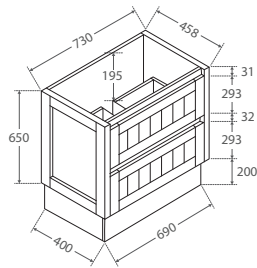

HAMPTON

Cabinet on Kickboard

Modern Vintage
COLLECTION

- Satin white exterior & interior
- Discrete pull-channels
- Soft-close drawers
- Full extension drawer runners
- 16mm thick backing boards & drawer bases
- FSC certified, eco-friendly E0 board
- 850mm tall (without top)

Discrete
pull-channels

750 width
\$635

75TK

TOP VIEW: DRAWERS

SIDE VIEW: RECESS & DRAWER STORAGE

1200 width
\$860

120TK

TOP VIEW: DRAWERS

SIDE VIEW: RECESS & DRAWER STORAGE

Full height plumbing / storage space
between drawers - easily fits bottles

900 width
\$710

90TK

TOP VIEW: DRAWERS

SIDE VIEW: RECESS & DRAWER STORAGE