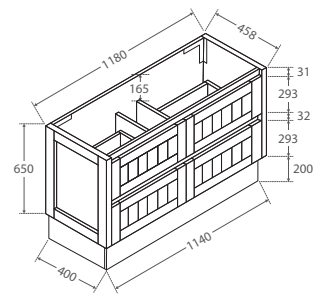

Discrete
pull-channels

750 width
\$635

75TK

TOP VIEW: DRAWERS

SIDE VIEW: RECESS & DRAWER STORAGE

1200 width
\$860

120TK

TOP VIEW: DRAWERS

SIDE VIEW: RECESS & DRAWER STORAGE

Full height plumbing / storage space
between drawers - easily fits bottles

900 width
\$710

90TK

TOP VIEW: DRAWERS

SIDE VIEW: RECESS & DRAWER STORAGE