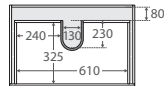

Discrete
pull-channels

750 width
\$635

75TK

TOP VIEW: DRAWERS

SIDE VIEW: RECESS & DRAWER STORAGE

1200 width
\$860

120TK

TOP VIEW: DRAWERS

SIDE VIEW: RECESS & DRAWER STORAGE

Full height plumbing / storage space
between drawers - easily fits bottles

900 width
\$710

90TK

TOP VIEW: DRAWERS

SIDE VIEW: RECESS & DRAWER STORAGE