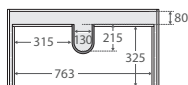

Discrete
pull-channels

750 width
\$635

75TK

TOP VIEW: DRAWERS

SIDE VIEW: RECESS & DRAWER STORAGE

1200 width
\$860

120TK

TOP VIEW: DRAWERS

SIDE VIEW: RECESS & DRAWER STORAGE

Full height plumbing / storage space
between drawers - easily fits bottles

900 width
\$710

90TK

TOP VIEW: DRAWERS

SIDE VIEW: RECESS & DRAWER STORAGE