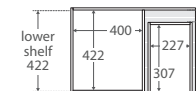

## EDGE Industrial Cabinet on Kickboard

- Industrial textured print on interior & exterior
- Bevelled edge pull-channel
- Soft-close doors & drawers
- Full extension drawer runners
- 16mm thick backing boards & drawer bases
- 850mm tall (without top)

Bevelled  
edge pull-  
channel

**600 width**  
**\$349**

60XX

TOP VIEW: SHELF AREA

SIDE VIEW:  
SHELF STORAGE

**750 width**  
**\$425**

LEFT drawers: 75XKL  
RIGHT drawers: 75XKR

TOP VIEW: SHELF AREA & DRAWER AREA

SIDE VIEW:  
SHELF STORAGE

SIDE VIEW: RECESS  
& DRAWER STORAGE

**1200 width**  
**\$650**

120XX

TOP VIEW: SHELF AREA & DRAWER AREA

SIDE VIEW:  
SHELF STORAGE

SIDE VIEW: RECESS  
& DRAWER STORAGE

**900 width**  
**\$480**

LEFT drawers: 90XKL  
RIGHT drawers: 90XKR

TOP VIEW: SHELF AREA & DRAWER AREA

SIDE VIEW:  
SHELF STORAGE

SIDE VIEW: RECESS  
& DRAWER STORAGE

**1500 width**  
**\$850**

150XX

TOP VIEW: SHELF AREA & DRAWER AREA