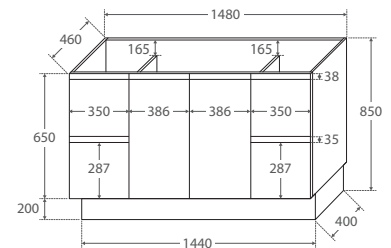

Bevelled  
edge pull-  
channel

**600 width**  
**\$349**

60XX

TOP VIEW: SHELF AREA

SIDE VIEW:  
SHELF STORAGE

**750 width**  
**\$425**

LEFT drawers: 75XKL  
RIGHT drawers: 75XKR

TOP VIEW: SHELF AREA & DRAWER AREA

SIDE VIEW:  
SHELF STORAGE

SIDE VIEW: RECESS  
& DRAWER STORAGE

**1200 width**  
**\$650**

120XX

TOP VIEW: SHELF AREA & DRAWER AREA

SIDE VIEW:  
SHELF STORAGE

SIDE VIEW: RECESS  
& DRAWER STORAGE

**900 width**  
**\$480**

LEFT drawers: 90XKL  
RIGHT drawers: 90XKR

TOP VIEW: SHELF AREA & DRAWER AREA

SIDE VIEW:  
SHELF STORAGE

SIDE VIEW: RECESS  
& DRAWER STORAGE

**1500 width**  
**\$850**

150XX

TOP VIEW: SHELF AREA & DRAWER AREA

SIDE VIEW:  
SHELF STORAGE

SIDE VIEW: RECESS  
& DRAWER STORAGE