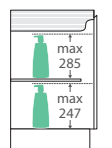

## EDGE Industrial Cabinet on Kickboard

- Industrial textured print on interior & exterior
- Bevelled edge pull-channel
- Soft-close doors & drawers
- Full extension drawer runners
- 16mm thick backing boards & drawer bases
- 850mm tall (without top)

Bevelled  
edge pull-  
channel

**600 width**  
**\$349**

60XX

TOP VIEW: SHELF AREA

SIDE VIEW:  
SHELF STORAGE

**750 width**  
**\$425**

LEFT drawers: 75XKL  
RIGHT drawers: 75XKR

TOP VIEW: SHELF AREA & DRAWER AREA

SIDE VIEW:  
SHELF STORAGE

SIDE VIEW: RECESS  
& DRAWER STORAGE

**1200 width**  
**\$650**

120XX

TOP VIEW: SHELF AREA & DRAWER AREA

SIDE VIEW:  
SHELF STORAGE

SIDE VIEW: RECESS  
& DRAWER STORAGE

**900 width**  
**\$480**

LEFT drawers: 90XKL  
RIGHT drawers: 90XKR

TOP VIEW: SHELF AREA & DRAWER AREA

SIDE VIEW:  
SHELF STORAGE

SIDE VIEW: RECESS  
& DRAWER STORAGE

**1500 width**  
**\$850**

150XX

TOP VIEW: SHELF AREA & DRAWER AREA