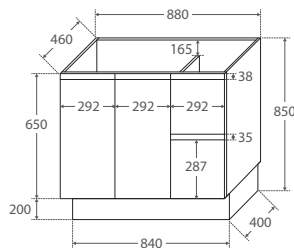

Bevelled  
edge pull-  
channel

**600 width**  
**\$349**

60XX

TOP VIEW: SHELF AREA

SIDE VIEW:  
SHELF STORAGE

**750 width**  
**\$425**

LEFT drawers: 75XKL  
RIGHT drawers: 75XKR

TOP VIEW: SHELF AREA & DRAWER AREA

SIDE VIEW:  
SHELF STORAGE

SIDE VIEW: RECESS  
& DRAWER STORAGE

**1200 width**  
**\$650**

120XX

TOP VIEW: SHELF AREA & DRAWER AREA

SIDE VIEW:  
SHELF STORAGE

SIDE VIEW: RECESS  
& DRAWER STORAGE

**900 width**  
**\$480**

LEFT drawers: 90XKL  
RIGHT drawers: 90XKR

TOP VIEW: SHELF AREA & DRAWER AREA

SIDE VIEW:  
SHELF STORAGE

SIDE VIEW: RECESS  
& DRAWER STORAGE

**1500 width**  
**\$850**

150XX

TOP VIEW: SHELF AREA & DRAWER AREA

SIDE VIEW:  
SHELF STORAGE

SIDE VIEW: RECESS  
& DRAWER STORAGE