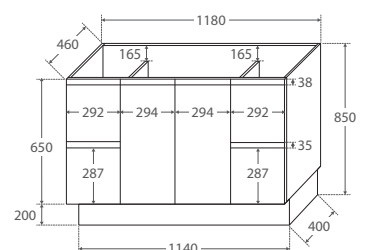

Bevelled  
edge pull-  
channel

**600 width**  
**\$349**

60XX

TOP VIEW: SHELF AREA

SIDE VIEW:  
SHELF STORAGE

**750 width**  
**\$425**

LEFT drawers: 75XKL  
RIGHT drawers: 75XKR

TOP VIEW: SHELF AREA & DRAWER AREA

SIDE VIEW:  
SHELF STORAGE

SIDE VIEW: RECESS  
& DRAWER STORAGE

**1200 width**  
**\$650**

120XX

TOP VIEW: SHELF AREA & DRAWER AREA

SIDE VIEW:  
SHELF STORAGE

SIDE VIEW: RECESS  
& DRAWER STORAGE

**900 width**  
**\$480**

LEFT drawers: 90XKL  
RIGHT drawers: 90XKR

TOP VIEW: SHELF AREA & DRAWER AREA

SIDE VIEW:  
SHELF STORAGE

SIDE VIEW: RECESS  
& DRAWER STORAGE

**1500 width**  
**\$850**

150XX

TOP VIEW: SHELF AREA & DRAWER AREA