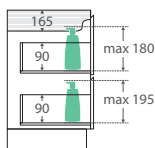

## EDGE Industrial Cabinet on Kickboard

- Industrial textured print on interior & exterior
- Bevelled edge pull-channel
- Soft-close doors & drawers
- Full extension drawer runners
- 16mm thick backing boards & drawer bases
- 850mm tall (without top)

Bevelled  
edge pull-  
channel

**600 width**  
**\$349**

60XX

TOP VIEW: SHELF AREA

SIDE VIEW:  
SHELF STORAGE

**750 width**  
**\$425**

LEFT drawers: 75XKL  
RIGHT drawers: 75XKR

TOP VIEW: SHELF AREA & DRAWER AREA

SIDE VIEW:  
SHELF STORAGE

SIDE VIEW: RECESS  
& DRAWER STORAGE

**1200 width**  
**\$650**

120XX

TOP VIEW: SHELF AREA & DRAWER AREA

SIDE VIEW:  
SHELF STORAGE

SIDE VIEW: RECESS  
& DRAWER STORAGE

**900 width**  
**\$480**

LEFT drawers: 90XKL  
RIGHT drawers: 90XKR

TOP VIEW: SHELF AREA & DRAWER AREA

SIDE VIEW:  
SHELF STORAGE

SIDE VIEW: RECESS  
& DRAWER STORAGE

**1500 width**  
**\$850**

150XX

TOP VIEW: SHELF AREA & DRAWER AREA