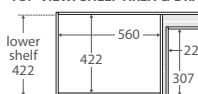

Bevelled  
edge pull-  
channel

**600 width**  
**\$349**

60XX

TOP VIEW: SHELF AREA

SIDE VIEW:  
SHELF STORAGE

**750 width**  
**\$425**

LEFT drawers: 75XKL  
RIGHT drawers: 75XKR

TOP VIEW: SHELF AREA & DRAWER AREA

SIDE VIEW:  
SHELF STORAGE

SIDE VIEW: RECESS  
& DRAWER STORAGE

**1200 width**  
**\$650**

120XX

TOP VIEW: SHELF AREA & DRAWER AREA

SIDE VIEW:  
SHELF STORAGE

SIDE VIEW: RECESS  
& DRAWER STORAGE

**900 width**  
**\$480**

LEFT drawers: 90XKL  
RIGHT drawers: 90XKR

TOP VIEW: SHELF AREA & DRAWER AREA

SIDE VIEW:  
SHELF STORAGE

SIDE VIEW: RECESS  
& DRAWER STORAGE

**1500 width**  
**\$850**

150XX

TOP VIEW: SHELF AREA & DRAWER AREA