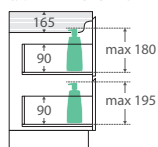

Bevelled  
edge pull-  
channel

**600 width**  
**\$349**

60XX

TOP VIEW: SHELF AREA

SIDE VIEW:  
SHELF STORAGE

**750 width**  
**\$425**

LEFT drawers: 75XKL  
RIGHT drawers: 75XKR

TOP VIEW: SHELF AREA & DRAWER AREA

SIDE VIEW:  
SHELF STORAGE

SIDE VIEW: RECESS  
& DRAWER STORAGE

**1200 width**  
**\$650**

120XX

TOP VIEW: SHELF AREA & DRAWER AREA

SIDE VIEW:  
SHELF STORAGE

SIDE VIEW: RECESS  
& DRAWER STORAGE

**900 width**  
**\$480**

LEFT drawers: 90XKL  
RIGHT drawers: 90XKR

TOP VIEW: SHELF AREA & DRAWER AREA

SIDE VIEW:  
SHELF STORAGE

SIDE VIEW: RECESS  
& DRAWER STORAGE

**1500 width**  
**\$850**

150XX

TOP VIEW: SHELF AREA & DRAWER AREA

SIDE VIEW:  
SHELF STORAGE

SIDE VIEW: RECESS  
& DRAWER STORAGE