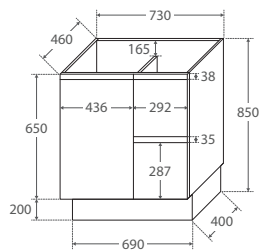

## EDGE Industrial Cabinet on Kickboard

- Industrial textured print on interior & exterior
- Bevelled edge pull-channel
- Soft-close doors & drawers
- Full extension drawer runners
- 16mm thick backing boards & drawer bases
- 850mm tall (without top)

Bevelled  
edge pull-  
channel

**600 width**  
**\$349**

60XX

TOP VIEW: SHELF AREA

SIDE VIEW:  
SHELF STORAGE

**750 width**  
**\$425**

LEFT drawers: 75XKL  
RIGHT drawers: 75XKR

TOP VIEW: SHELF AREA & DRAWER AREA

SIDE VIEW:  
SHELF STORAGE

SIDE VIEW: RECESS  
& DRAWER STORAGE

**1200 width**  
**\$650**

120XX

TOP VIEW: SHELF AREA & DRAWER AREA

SIDE VIEW:  
SHELF STORAGE

SIDE VIEW: RECESS  
& DRAWER STORAGE

**900 width**  
**\$480**

LEFT drawers: 90XKL  
RIGHT drawers: 90XKR

TOP VIEW: SHELF AREA & DRAWER AREA

SIDE VIEW:  
SHELF STORAGE

SIDE VIEW: RECESS  
& DRAWER STORAGE

**1500 width**  
**\$850**

150XX

TOP VIEW: SHELF AREA & DRAWER AREA