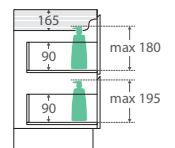

Bevelled  
edge pull-  
channel

**600 width**  
**\$349**

60XX

TOP VIEW: SHELF AREA

SIDE VIEW:  
SHELF STORAGE

**750 width**  
**\$425**

LEFT drawers: 75XKL  
RIGHT drawers: 75XKR

TOP VIEW: SHELF AREA & DRAWER AREA

SIDE VIEW:  
SHELF STORAGE

SIDE VIEW: RECESS  
& DRAWER STORAGE

**1200 width**  
**\$650**

120XX

TOP VIEW: SHELF AREA & DRAWER AREA

SIDE VIEW:  
SHELF STORAGE

SIDE VIEW: RECESS  
& DRAWER STORAGE

**900 width**  
**\$480**

LEFT drawers: 90XKL  
RIGHT drawers: 90XKR

TOP VIEW: SHELF AREA & DRAWER AREA

SIDE VIEW:  
SHELF STORAGE

SIDE VIEW: RECESS  
& DRAWER STORAGE

**1500 width**  
**\$850**

150XX

TOP VIEW: SHELF AREA & DRAWER AREA

SIDE VIEW:  
SHELF STORAGE

SIDE VIEW: RECESS  
& DRAWER STORAGE