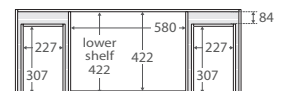

Bevelled  
edge pull-  
channel

**600 width**  
**\$349**

60XX

TOP VIEW: SHELF AREA

SIDE VIEW:  
SHELF STORAGE

**750 width**  
**\$425**

LEFT drawers: 75XKL  
RIGHT drawers: 75XKR

TOP VIEW: SHELF AREA & DRAWER AREA

SIDE VIEW:  
SHELF STORAGE

SIDE VIEW: RECESS  
& DRAWER STORAGE

**1200 width**  
**\$650**

120XX

TOP VIEW: SHELF AREA & DRAWER AREA

SIDE VIEW:  
SHELF STORAGE

SIDE VIEW: RECESS  
& DRAWER STORAGE

**900 width**  
**\$480**

LEFT drawers: 90XKL  
RIGHT drawers: 90XKR

TOP VIEW: SHELF AREA & DRAWER AREA

SIDE VIEW:  
SHELF STORAGE

SIDE VIEW: RECESS  
& DRAWER STORAGE

**1500 width**  
**\$850**

150XX

TOP VIEW: SHELF AREA & DRAWER AREA