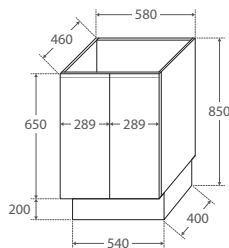

## EDGE Industrial Cabinet on Kickboard

- Industrial textured print on interior & exterior
- Bevelled edge pull-channel
- Soft-close doors & drawers
- Full extension drawer runners
- 16mm thick backing boards & drawer bases
- 850mm tall (without top)

Bevelled  
edge pull-  
channel

**600 width**  
**\$349**

60XX

TOP VIEW: SHELF AREA

SIDE VIEW:  
SHELF STORAGE

**750 width**  
**\$425**

LEFT drawers: 75XKL  
RIGHT drawers: 75XKR

TOP VIEW: SHELF AREA & DRAWER AREA

SIDE VIEW:  
SHELF STORAGE

SIDE VIEW: RECESS  
& DRAWER STORAGE

**1200 width**  
**\$650**

120XX

TOP VIEW: SHELF AREA & DRAWER AREA

SIDE VIEW:  
SHELF STORAGE

SIDE VIEW: RECESS  
& DRAWER STORAGE

**900 width**  
**\$480**

LEFT drawers: 90XKL  
RIGHT drawers: 90XKR

TOP VIEW: SHELF AREA & DRAWER AREA

SIDE VIEW:  
SHELF STORAGE

SIDE VIEW: RECESS  
& DRAWER STORAGE

**1500 width**  
**\$850**

150XX

TOP VIEW: SHELF AREA & DRAWER AREA