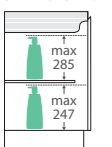

Bevelled  
edge pull-  
channel

**600 width**  
**\$349**

60XX

TOP VIEW: SHELF AREA

SIDE VIEW:  
SHELF STORAGE

**750 width**  
**\$425**

LEFT drawers: 75XKL  
RIGHT drawers: 75XKR

TOP VIEW: SHELF AREA & DRAWER AREA

SIDE VIEW:  
SHELF STORAGE

SIDE VIEW: RECESS  
& DRAWER STORAGE

**1200 width**  
**\$650**

120XX

TOP VIEW: SHELF AREA & DRAWER AREA

SIDE VIEW:  
SHELF STORAGE

SIDE VIEW: RECESS  
& DRAWER STORAGE

**900 width**  
**\$480**

LEFT drawers: 90XKL  
RIGHT drawers: 90XKR

TOP VIEW: SHELF AREA & DRAWER AREA

SIDE VIEW:  
SHELF STORAGE

SIDE VIEW: RECESS  
& DRAWER STORAGE

**1500 width**  
**\$850**

150XX

TOP VIEW: SHELF AREA & DRAWER AREA

SIDE VIEW:  
SHELF STORAGE

SIDE VIEW: RECESS  
& DRAWER STORAGE