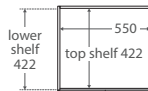

## EDGE Industrial Cabinet on Kickboard

- Industrial textured print on interior & exterior
- Bevelled edge pull-channel
- Soft-close doors & drawers
- Full extension drawer runners
- 16mm thick backing boards & drawer bases
- 850mm tall (without top)

Bevelled  
edge pull-  
channel

**600 width**  
**\$349**

60XX

TOP VIEW: SHELF AREA

SIDE VIEW:  
SHELF STORAGE

**750 width**  
**\$425**

LEFT drawers: 75XKL  
RIGHT drawers: 75XKR

TOP VIEW: SHELF AREA & DRAWER AREA

SIDE VIEW:  
SHELF STORAGE

SIDE VIEW: RECESS  
& DRAWER STORAGE

**1200 width**  
**\$650**

120XX

TOP VIEW: SHELF AREA & DRAWER AREA

SIDE VIEW:  
SHELF STORAGE

SIDE VIEW: RECESS  
& DRAWER STORAGE

**900 width**  
**\$480**

LEFT drawers: 90XKL  
RIGHT drawers: 90XKR

TOP VIEW: SHELF AREA & DRAWER AREA

SIDE VIEW:  
SHELF STORAGE

SIDE VIEW: RECESS  
& DRAWER STORAGE

**1500 width**  
**\$850**

150XX

TOP VIEW: SHELF AREA & DRAWER AREA