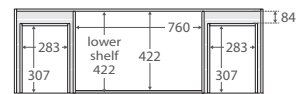

Bevelled  
edge pull-  
channel

**600 width**  
**\$349**

60XX

TOP VIEW: SHELF AREA

SIDE VIEW:  
SHELF STORAGE

**750 width**  
**\$425**

LEFT drawers: 75XKL  
RIGHT drawers: 75XKR

TOP VIEW: SHELF AREA & DRAWER AREA

SIDE VIEW:  
SHELF STORAGE

SIDE VIEW: RECESS  
& DRAWER STORAGE

**1200 width**  
**\$650**

120XX

TOP VIEW: SHELF AREA & DRAWER AREA

SIDE VIEW:  
SHELF STORAGE

SIDE VIEW: RECESS  
& DRAWER STORAGE

**900 width**  
**\$480**

LEFT drawers: 90XKL  
RIGHT drawers: 90XKR

TOP VIEW: SHELF AREA & DRAWER AREA

SIDE VIEW:  
SHELF STORAGE

SIDE VIEW: RECESS  
& DRAWER STORAGE

**1500 width**  
**\$850**

150XX

TOP VIEW: SHELF AREA & DRAWER AREA

SIDE VIEW:  
SHELF STORAGE

SIDE VIEW: RECESS  
& DRAWER STORAGE