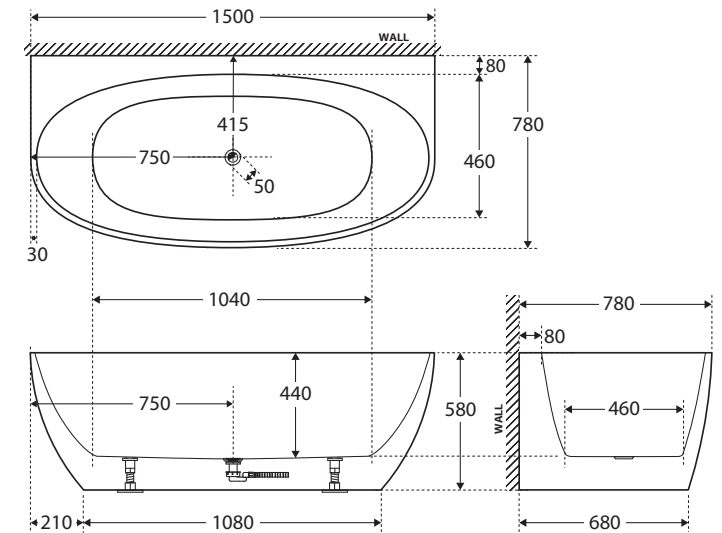

Keeto

BACK-TO-WALL ACRYLIC BATH, 1500MM

Features

- Modern, slim edge design
- Back-to-wall style
- UV stabilised sanitary-grade acrylic
- Inbuilt steel support frame
- Adjustable steel legs
- No overflow
- Chrome waste included with bath
- Net weight: 42kg
- Gross weight: 50kg

While we aim to ensure specifications are correct at the time of publication, Fienza reserves the right to make modifications without prior notice. Physical colour may vary from image shown. All measurements are shown in millimetres. Always use physical product measurements for mark-ups and roughing-in as the technical drawing may differ from actual product received.