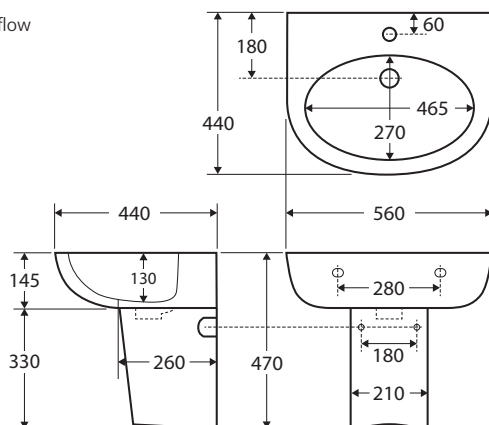

BASINS

STELLA CARE

Wall-Hung Basin

- 1 tap hole • \$169 • RB379
- 3 tap holes • \$219 • RB379-3

- Can be installed to comply with AS1428.1
- Gloss white ceramic
- One or three tap holes, with overflow
- Wall mounting bolts included
- Requires 32mm waste with overflow (not included)
- Capacity: 6.3 litres

- 1 tap hole • \$265 • RB379S
- 3 tap holes • \$315 • RB379S-3

- Can be installed to comply with AS1428.1
- Gloss white ceramic
- One or three tap holes, with overflow
- Wall mounting bolts included
- Requires 32mm waste with overflow (not included)
- Capacity: 6.3 litres