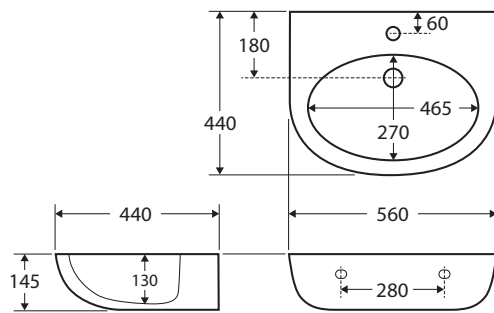

BASINS

STELLA CARE

Wall-Hung Basin

- 1 tap hole • \$169 • RB379
- 3 tap holes • \$219 • RB379-3

- Can be installed to comply with AS1428.1
- Gloss white ceramic
- One or three tap holes, with overflow
- Wall mounting bolts included
- Requires 32mm waste with overflow (not included)
- Capacity: 6.3 litres

- 1 tap hole • \$265 • RB379S
- 3 tap holes • \$315 • RB379S-3

- Can be installed to comply with AS1428.1
- Gloss white ceramic
- One or three tap holes, with overflow
- Wall mounting bolts included
- Requires 32mm waste with overflow (not included)
- Capacity: 6.3 litres