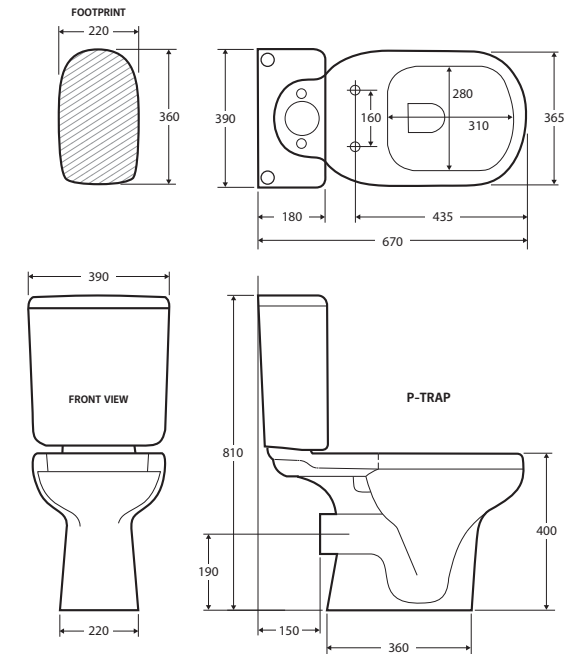

Available in

P-Trap
222722I

Cleaning & Care

- Clean only with a soft cloth or sponge using warm water and mild soap or detergent. Do not use any abrasive cleaning materials.
- Do not use any solvents or corrosive liquids.

While we aim to ensure specifications are correct at the time of publication, Fienza reserves the right to make modifications without prior notice. Physical colour may vary from image shown. All measurements are shown in millimetres. For ceramic products, please allow +/- 10 mm tolerance for manufacturing variance. Always use physical product measurements for mark-ups and roughing-in as the technical drawing may differ from actual product received.