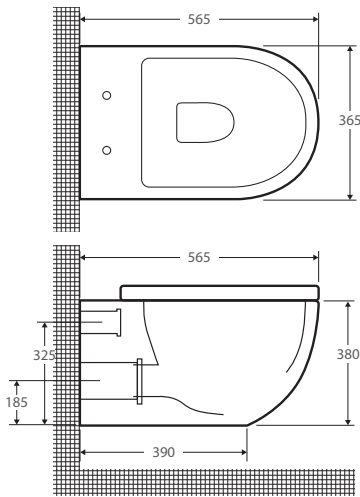

KOKO Gloss Black

Wall hung toilet suites are mounted on the wall with space between the pan and the floor. Cisterns are enclosed in the wall for a minimalist bathroom design.

- RIMLESS PAN hygienic flush
- Concealed pan for easy cleaning
- UF quick release, soft close seat
- High quality flush mechanisms
- Stainless steel hinges
- WELS 4 Star rated
- Available as P-Trap only
- Includes floor mounting screws

OPTION 1

**KOKO PAN + SEAT ONLY.
CISTERN NOT INCLUDED**

P-TRAP • K2376B-PS

WALL BOLT HOLES

WARRANTY	PERIOD
Ceramics	5 Years
Seat Cover	12 Months

OPTION 2

**KOKO PAN + SEAT +
R&T® IN-WALL CISTERN**

*Flush Plates NOT included in price.
Flush Plates SOLD SEPARATELY - see below.