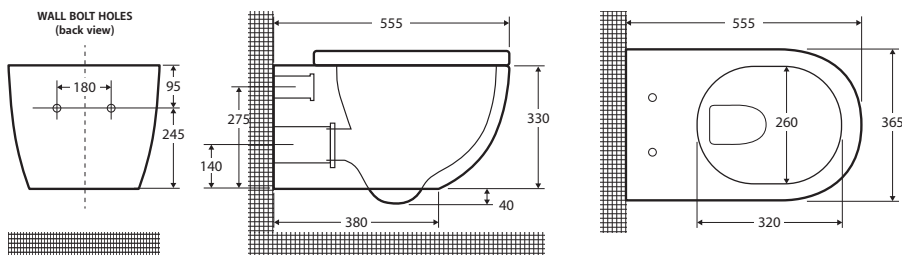

KOKO White Wall-Hung Toilet

KOKO PAN & SEAT

\$399* • K2376W-PS

*Cistern and flush plates required (not included in price).

- Rimless, hygienic flush pan
- Concealed pan for easy cleaning
- UF quick release, soft close seat
- Available as P-Trap only
- Stainless steel hinges
- Includes wall mounting screws
- **WELS 4 Star rated, 4.5L/3L (3.5L average flush) when used with R&T cistern**