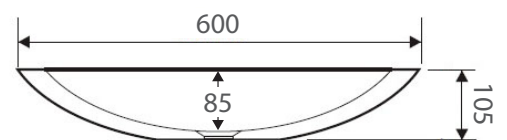

| Product Code | CSB01 |
|--------------|---------------|
| Barcode | 9347900001050 |

| Specifications | |
|------------------|--------------------|
| Outer Dimensions | 600 x 350 x 105 mm |
| Inner Bowl Depth | 85 mm |
| Bowl Capacity | 6 Litres |
| Weight | 8.5 kg |

Please note, showrooms change constantly and Fienza does not keep a list of where products are currently on display.

All measurements are in millimetres and subject to change without notice.

Effective 1st May 2017.

CSB01-GREY

CSB01-MB

CSB01-B

Base: 215 wide x 130 deep