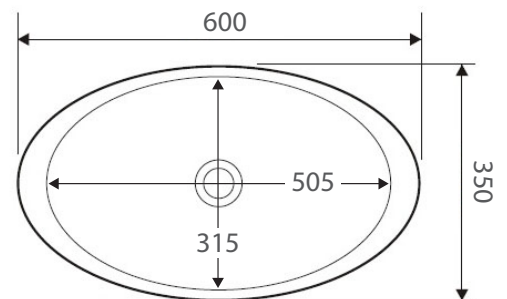

| Product Code | CSB01 |
|--------------|---------------|
| Barcode | 9347900001050 |

| Specifications | |
|------------------|--------------------|
| Outer Dimensions | 600 x 350 x 105 mm |
| Inner Bowl Depth | 85 mm |
| Bowl Capacity | 6 Litres |
| Weight | 8.5 kg |

Please note, showrooms change constantly and Fienza does not keep a list of where products are currently on display.

All measurements are in millimetres and subject to change without notice.

Effective 1st May 2017.

CSB01-GREY

CSB01-MB

CSB01-B

Base: 215 wide x 130 deep