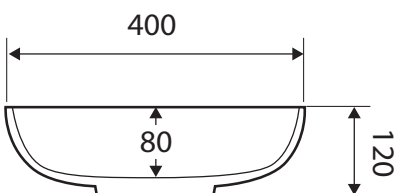

BASINS

EVIE

Above Counter Basin

\$199 • TR4322

- Gloss white ceramic
- Glazed on the back side
- No tap hole or overflow
- Requires 32mm waste without overflow (not included)
- Capacity: 7 litres

DOMESTIC WARRANTY: