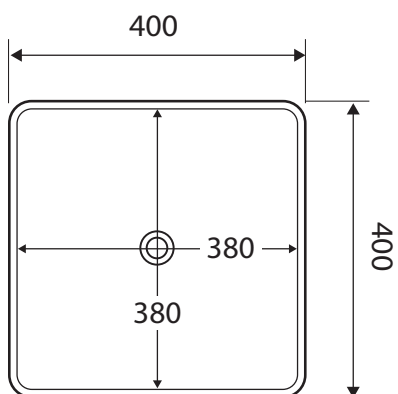

BASINS

EVIE

Above Counter Basin

\$199 • TR4322

- Gloss white ceramic
- Glazed on the back side
- No tap hole or overflow
- Requires 32mm waste without overflow (not included)
- Capacity: 7 litres

DOMESTIC WARRANTY: