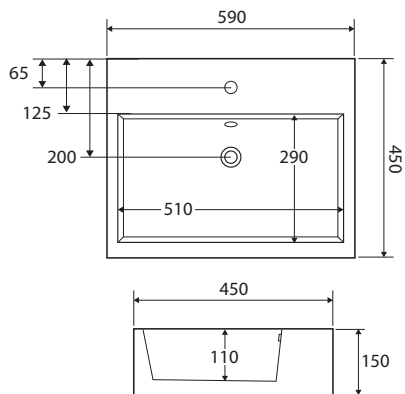

## MODENA

Above Counter Basin

1 tap hole • \$275 • RB07N

3 tap holes • \$325 • RB07N-3

- Gloss white ceramic
- Glazed on the back side
- One OR three tap holes, with overflow
- Requires 32mm waste with overflow (not included)
- Capacity: 11 litres