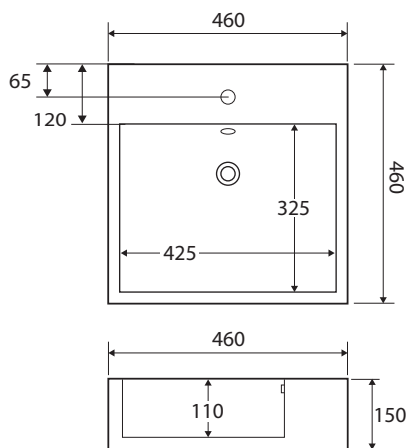

BASINS

HELEN

Above Counter Basin

1 tap hole • \$249 • RB71

3 tap holes • \$299 • RB71-3

- Gloss white ceramic
- Glazed on the back side
- One OR three tap holes, with overflow
- Requires 32mm waste with overflow (not included)
- Capacity: 10 litres