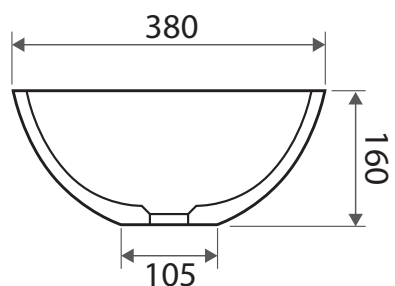

LEXY

Cast Stone Solid Surface Above Counter Basin

Product Code: CSB038

- Cast Stone Solid Surface Basin
- Matte white velvet smooth finish
- Easy to clean finish
- No tap hole or overflow
- Waste required: 32mm, no overflow
- Waste not included with basin
- Matching bath available
- Weight: 5kg