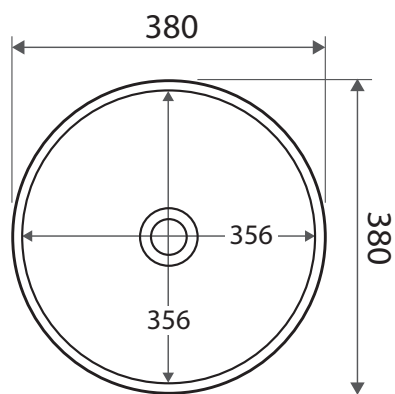

LEXY

Cast Stone Solid Surface Above Counter Basin

Product Code: CSB038

- Cast Stone Solid Surface Basin
- Matte white velvet smooth finish
- Easy to clean finish
- No tap hole or overflow
- Waste required: 32mm, no overflow
- Waste not included with basin
- Matching bath available
- Weight: 5kg