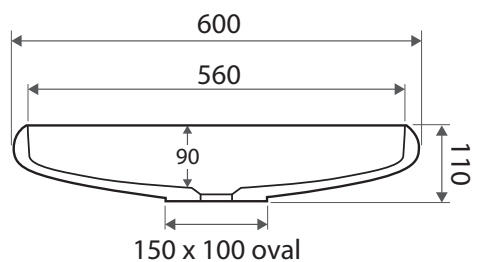

ANTONIA

Cast Stone Solid Surface
Above Counter Basin

Product Code: CSB088

- Cast Stone Solid Surface Basin
- Matte white velvet smooth finish
- Easy to clean finish
- No tap hole or overflow
- Waste required: 32mm, no overflow
- Waste not included with basin
- Matching bath available
- Weight: 8kg