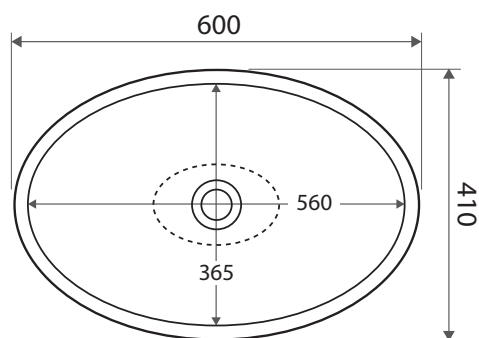

ANTONIA

Cast Stone Solid Surface
Above Counter Basin

Product Code: CSB088

- Cast Stone Solid Surface Basin
- Matte white velvet smooth finish
- Easy to clean finish
- No tap hole or overflow
- Waste required: 32mm, no overflow
- Waste not included with basin
- Matching bath available
- Weight: 8kg