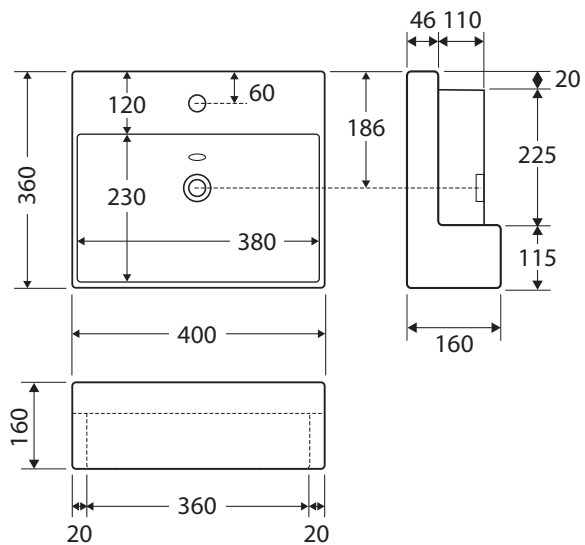

PETRA MINI

Semi-Recessed Basin

\$249 • RB5050

- Gloss white ceramic
- One tap hole, with overflow
- Requires 32mm waste with overflow (not included)

DOMESTIC WARRANTY:

CERAMIC
5 YEARS replacement parts or product

COMMERCIAL WARRANTY:

CERAMIC
5 YEARS replacement parts or product

Due to the nature of ceramic as a material, small variations in size and shape do occur. Ensure that the measurements of the purchased basin are checked physically, BEFORE cutting any counter-top. Specification drawings are a GUIDE ONLY. Fienza will not be held liable for any errors made by external parties when cutting counter-tops.