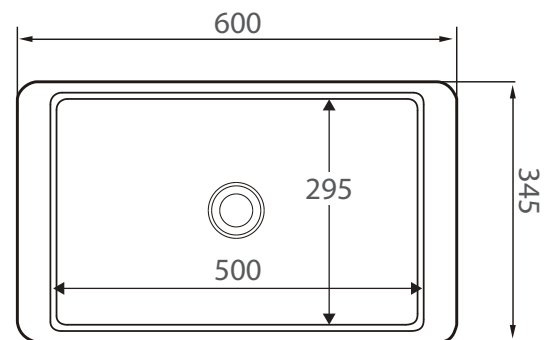

Product Code	CSB03-MB
Barcode	9347900015279

Specifications	
Outer Dimensions	600 x 345 x 105 mm
Inner Bowl Depth	85 mm
Bowl Capacity	9 Litres
Weight	10.5 kg

Warranty	Period
Structural Integrity	25 Years
Cast Stone Finish	5 Years