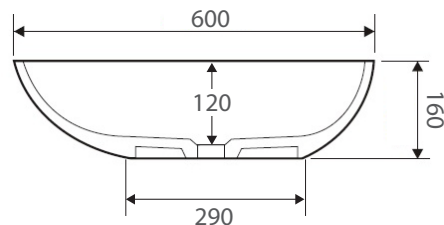

BAHAMA MkII

Above Counter Cast Stone Basin

- Cast stone solid surface
- Matte white finish
- Matching pop-up waste available
- No tap hole
- No overflow
- Requires 32mm waste, no overflow
- Waste not included with basin
- Our quality Solid Surface material does not yellow or crack like some cheaper alternatives on the market.

Product Code	CSB61
Barcode	9347900001098

Specifications	
Outer Dimensions	600 x 350 x 160 mm
Inner Bowl Depth	120 mm
Bowl Capacity	13 Litres
Weight	8.5 kg

Warranty	Period
Structural Integrity	25 Years
Cast Stone Finish	5 Years

All measurements are in millimetres and subject to change without notice.

Effective 1st May 2017.