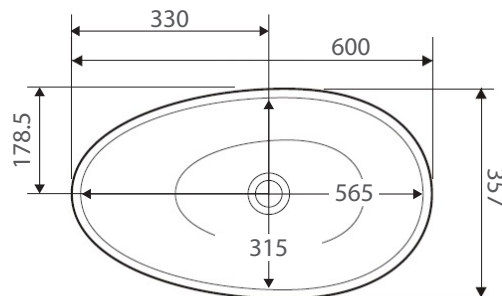

BAHAMA MkII

Above Counter Cast Stone Basin

- Cast stone solid surface
- Matte white finish
- Matching pop-up waste available
- No tap hole
- No overflow
- Requires 32mm waste, no overflow
- Waste not included with basin
- Our quality Solid Surface material does not yellow or crack like some cheaper alternatives on the market.

Product Code	CSB61
Barcode	9347900001098

Specifications	
Outer Dimensions	600 x 350 x 160 mm
Inner Bowl Depth	120 mm
Bowl Capacity	13 Litres
Weight	8.5 kg

Warranty	Period
Structural Integrity	25 Years
Cast Stone Finish	5 Years

All measurements are in millimetres and subject to change without notice.

Effective 1st May 2017.