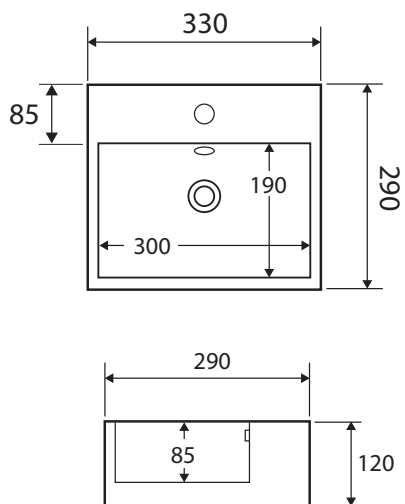

MODENA BABY

Above Counter Basin

\$175 • TR4549

- Gloss white ceramic
- Not suitable to have mirror installed directly behind basin (bolt holes visible on back side)
- Can be wall mounted (bolts included)
- One tap hole, no overflow
- Requires 32mm waste without overflow (not included)
- Capacity: 4 litres