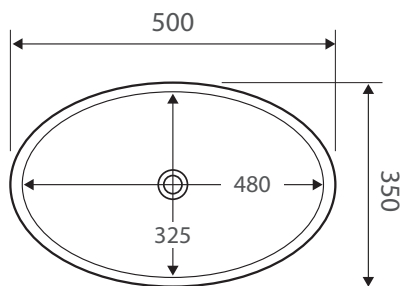

BASINS

KEETO

Above Counter Basin

\$249 • RB814

- Gloss white ceramic
- Glazed on the back side
- No tap hole or overflow
- Requires 32mm waste without overflow (not included)
- Capacity: 5 litres

DOMESTIC WARRANTY: