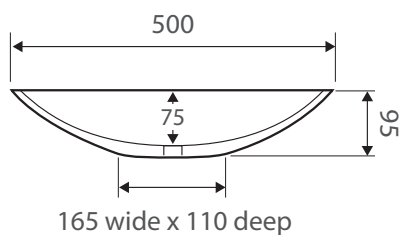

BASINS

KEETO

Above Counter Basin

\$249 • RB814

- Gloss white ceramic
- Glazed on the back side
- No tap hole or overflow
- Requires 32mm waste without overflow (not included)
- Capacity: 5 litres

DOMESTIC WARRANTY: