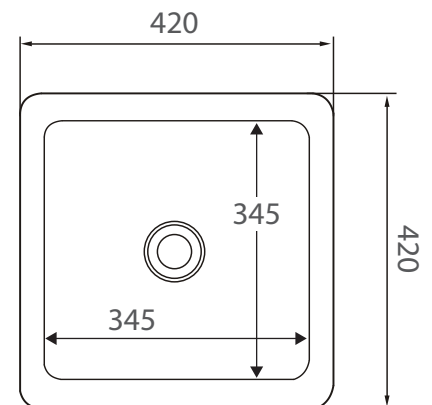

Find your nearest retailer at fienza.com.au/retailers. To find a product on show, please call your nearest retailer to check if they currently show this product.

Please note, showrooms change constantly and Fienza does not keep a list of where products are currently on display.

All measurements are in millimetres and subject to change without notice.

Effective 1st May 2017.