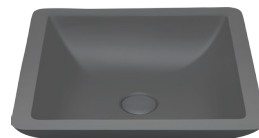

CSB02-GREY