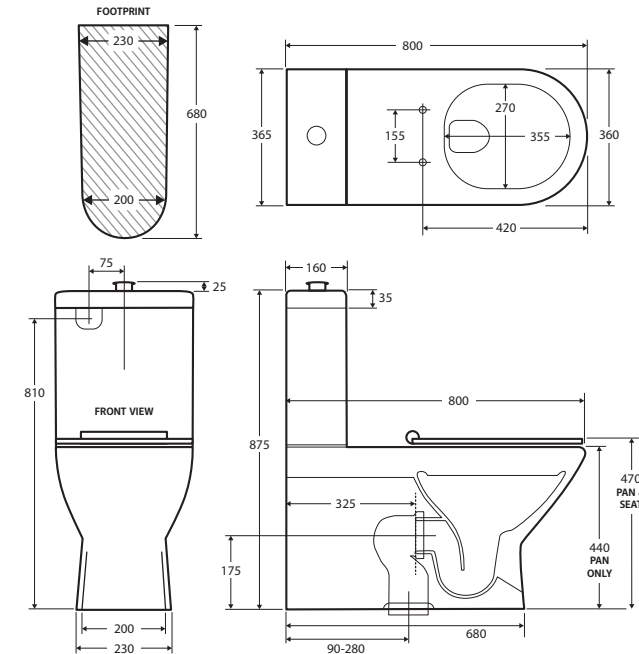

## BACK-TO-WALL TOILET SUITE

### Features

- Rimless hygienic flush
- Large, raised chrome flush buttons OR slim, chrome flush buttons
- Concealed pan for easy cleaning
- Single flap white seat
- High quality, R&T flush mechanism
- Top or bottom inlets:
  - Left top inlet
  - Left OR right bottom inlet (cannot use both at the same time)
- Available as P-Trap 180mm, or S-Trap with vario-bend 90-280 mm connector
- WELS 4 Star rated, 4.5L/3L (3.2L average flush)

### Available in

P-Trap  
Raised Flush Buttons  
**K013WP**

S-Trap 90-280  
Raised Flush Buttons  
**K013WA**

P-Trap  
Slim Flush Buttons  
**K013WP-SB**

S-Trap 90-280  
Slim Flush Buttons  
**K013WA-SB**

While we aim to ensure specifications are correct at the time of publication, Fienza reserves the right to make modifications without prior notice. Physical colour may vary from image shown. All measurements are shown in millimetres. For ceramic products, please allow +/- 10 mm tolerance for manufacturing variance. Always use physical product measurements for mark-ups and roughing-in as the technical drawing may differ from actual product received.