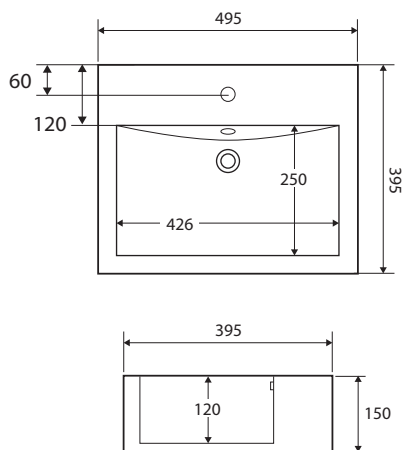

BASINS

WILLOW

Above Counter Basin

1 tap hole • \$249 • RB7033
3 tap holes • \$299 • RB7033-3

- Gloss white ceramic
- Glazed on the back side
- One or three tap holes, with overflow
- Requires 32mm waste with overflow (not included)
- Capacity: 5 litres