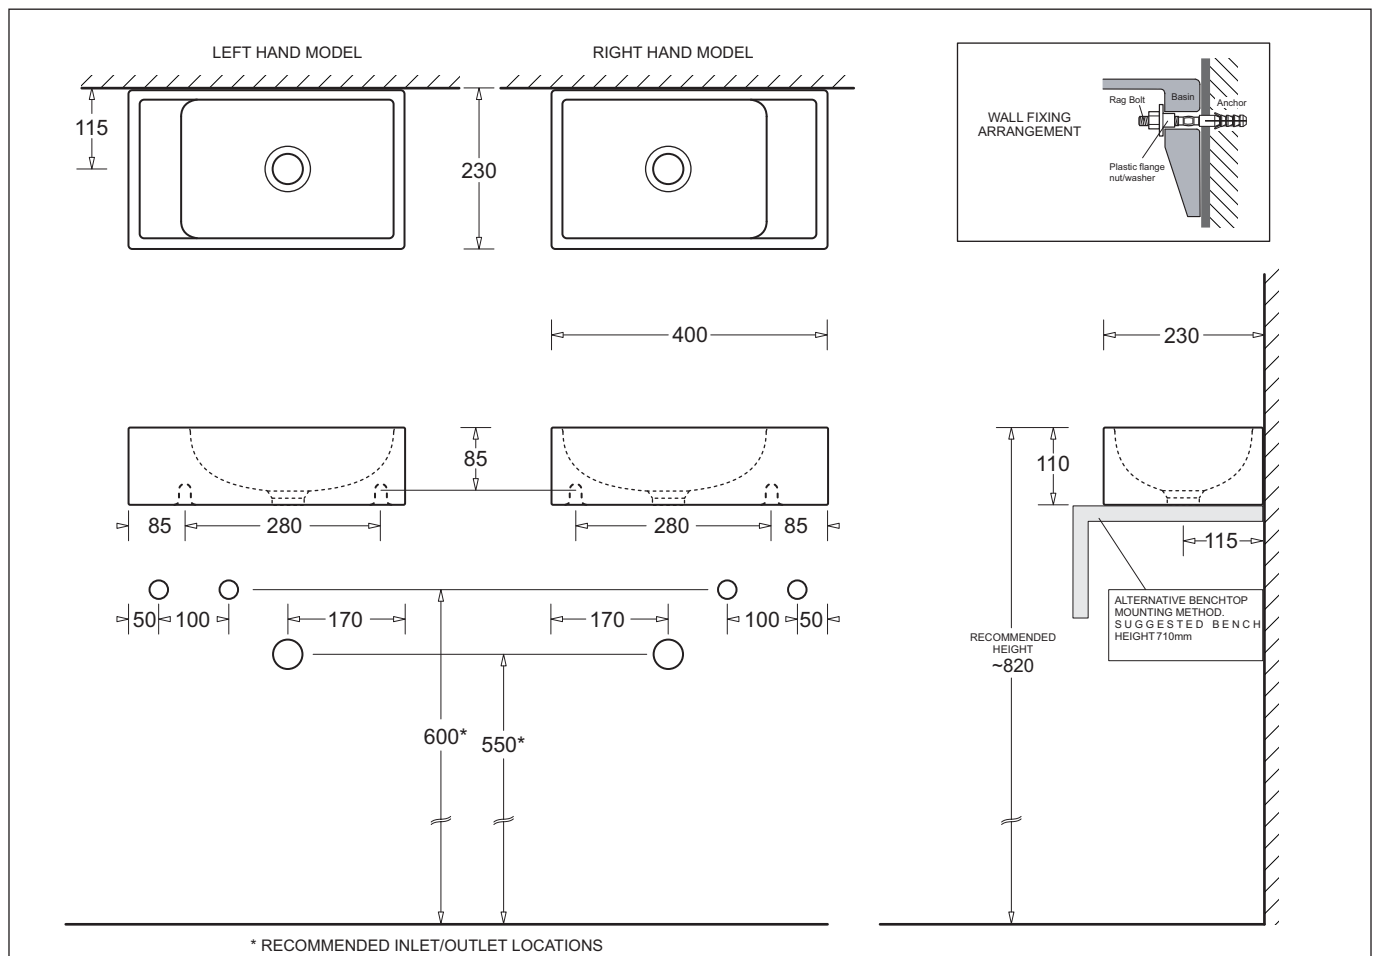

QUADO COMPACT

WALL BASIN

Nominal Size 400 x 230mm

0 TAPHOLE

QUADO COMPACT

WALL BASIN

- Contemporary compact vitreous china wall basin
- May be wall or bench mounted
- Features a soap platform area
- 0 taphole
- Fits 32mm waste outlet
- Bowl capacity 2.9L
- 400 x 230mm

Provided

Item	Description	Code
Basin LH	Quado Compact Wall Basin	JBSQ840L.0
Basin RH	Quado Compact Wall Basin	JBSQ840R.0
Installation	Wall Installation Kit (Rag Bolts)	X022
Installation	Instructions	✓

Optional

Plug & Waste	Pop-up Waste 32mm - Chrome	PW6
Plug & Waste	Pop-Up Waste 32mm - Matt Black	PW6B

All dimensions are in millimetres and are subject to normal manufacturing variation of +/- 3mm on all surfaces. As product development is ongoing BPA reserves the right to vary specifications without notice.