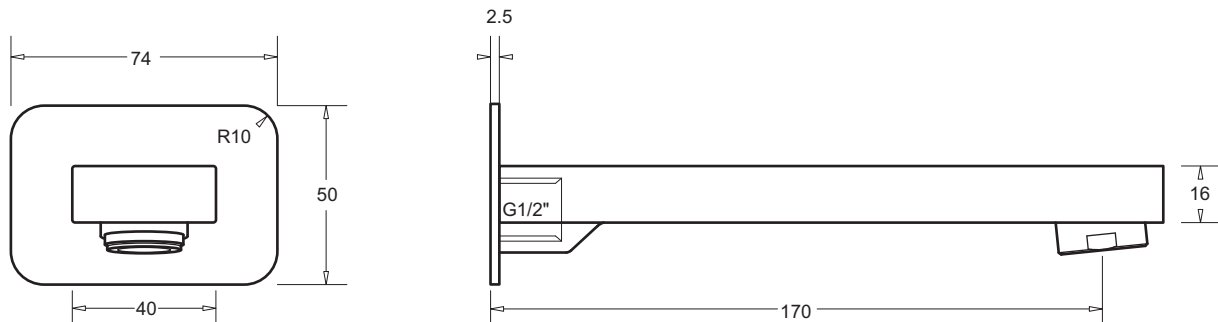

## CHROMED BRASS BATH SPOUT

- Attractively styled fixed bath spout
- Matches Ferla/Ferlino mixer tapware
- Aerator integrated in spout
- Standard water supply connection via G1/2" fitting

### Provided

Item	Description	Code
Tapware	Ferla/Felino Bath Spout	JTFN02
Installation	Instruction sheet	✓

### FERLA/FELINO BATH SPOUT DIMENSIONS

All dimensions are in millimetres and are subject to normal manufacturing variation. As product development is ongoing BPA reserves the right to vary specifications without notice.