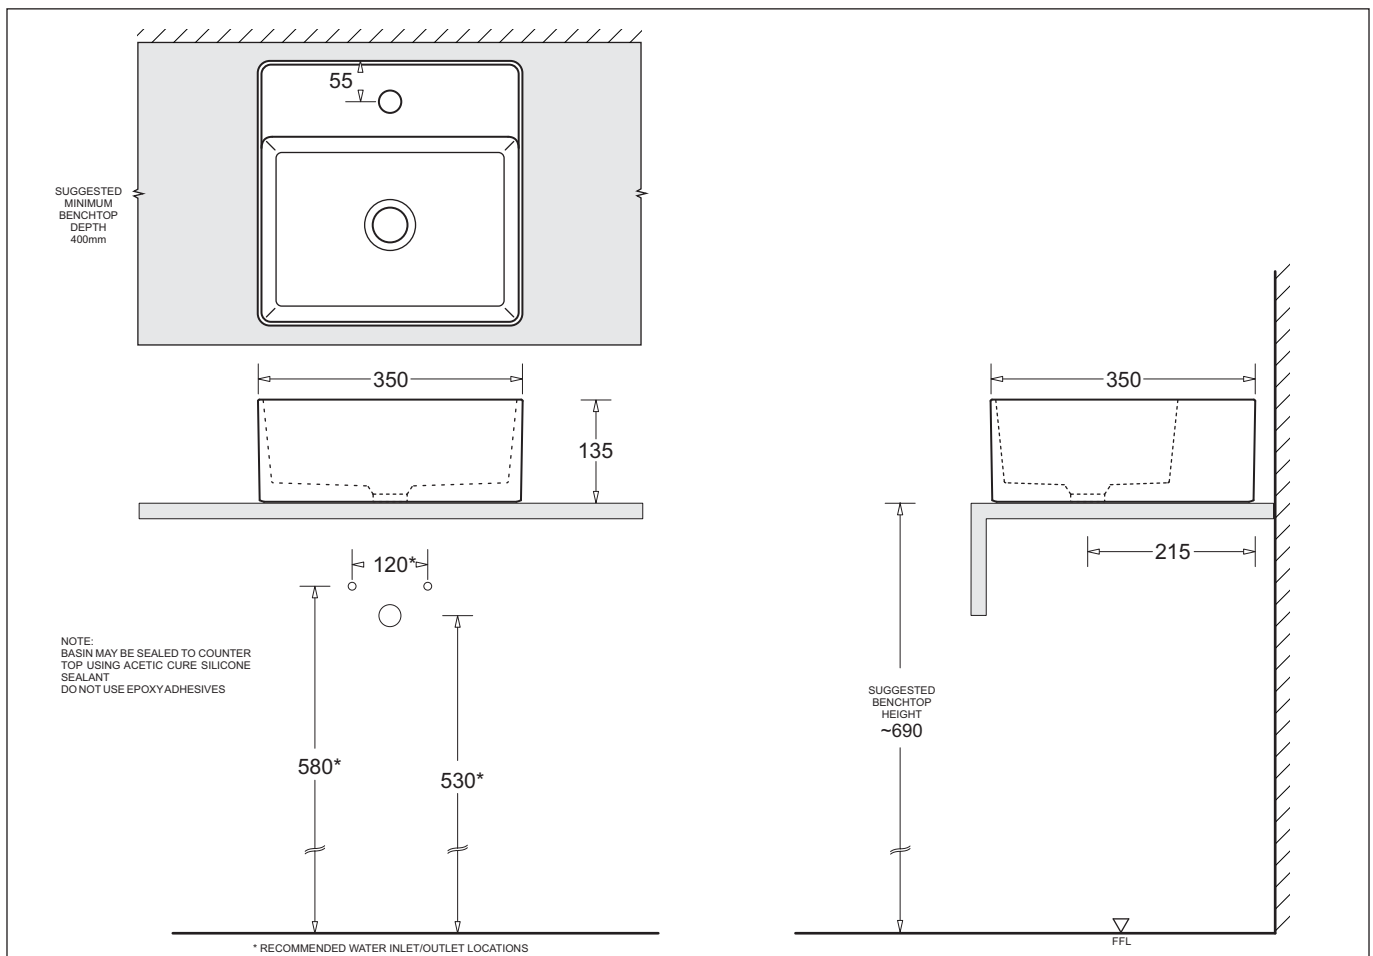

VENEZIA ASH
SQUARE COUNTERTOP BASIN

Nominal Size 350 x 350mm

1 TAPHOLE

VENEZIA ASH

SQUARE COUNTER TOP BASIN

- Contemporary vitreous china vessel basin with fine lines
- Wide soap platform
- Single taphole for mixer tap
- Features modern vessel style
- 32mm waste outlet
- 350 x 350mm
- Capacity 5.9L

Provided

Item	Description	Code
Basin	Venezia Square Basin	JBSV035A.1
Plug & Waste	Pop-up Waste 32mm-Chrome	PW6

All dimensions are in millimetres and are subject to normal manufacturing variation of +/- 3mm on all surfaces. As product development is ongoing BPA reserves the right to vary specifications without notice.