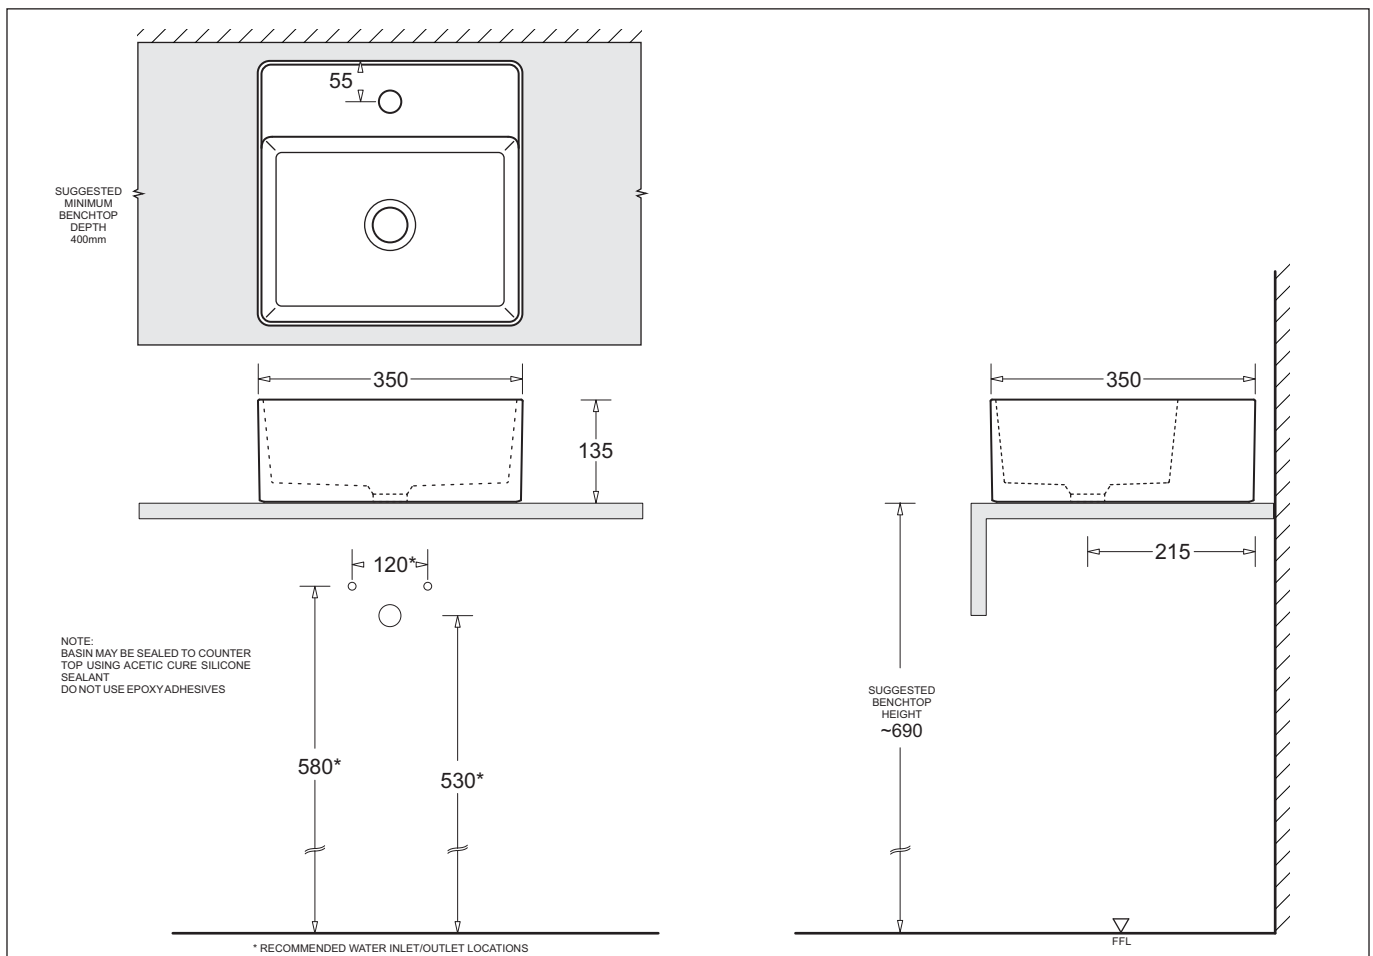

VENEZIA SAND
SQUARE COUNTERTOP BASIN

Nominal Size 350 x 350mm

1 TAPHOLE

VENEZIA SAND

SQUARE COUNTER TOP BASIN

- Contemporary vitreous china vessel basin with fine lines
- Wide soap platform
- Single taphole for mixer tap
- Features modern vessel style
- 32mm waste outlet
- 350 x 350mm
- Capacity 5.9L

Provided

Item	Description	Code
Basin	Venezia Square Basin	JBSV035S.1
Plug & Waste	Pop-up Waste 32mm-Chrome	PW6

All dimensions are in millimetres and are subject to normal manufacturing variation of +/- 3mm on all surfaces. As product development is ongoing BPA reserves the right to vary specifications without notice.