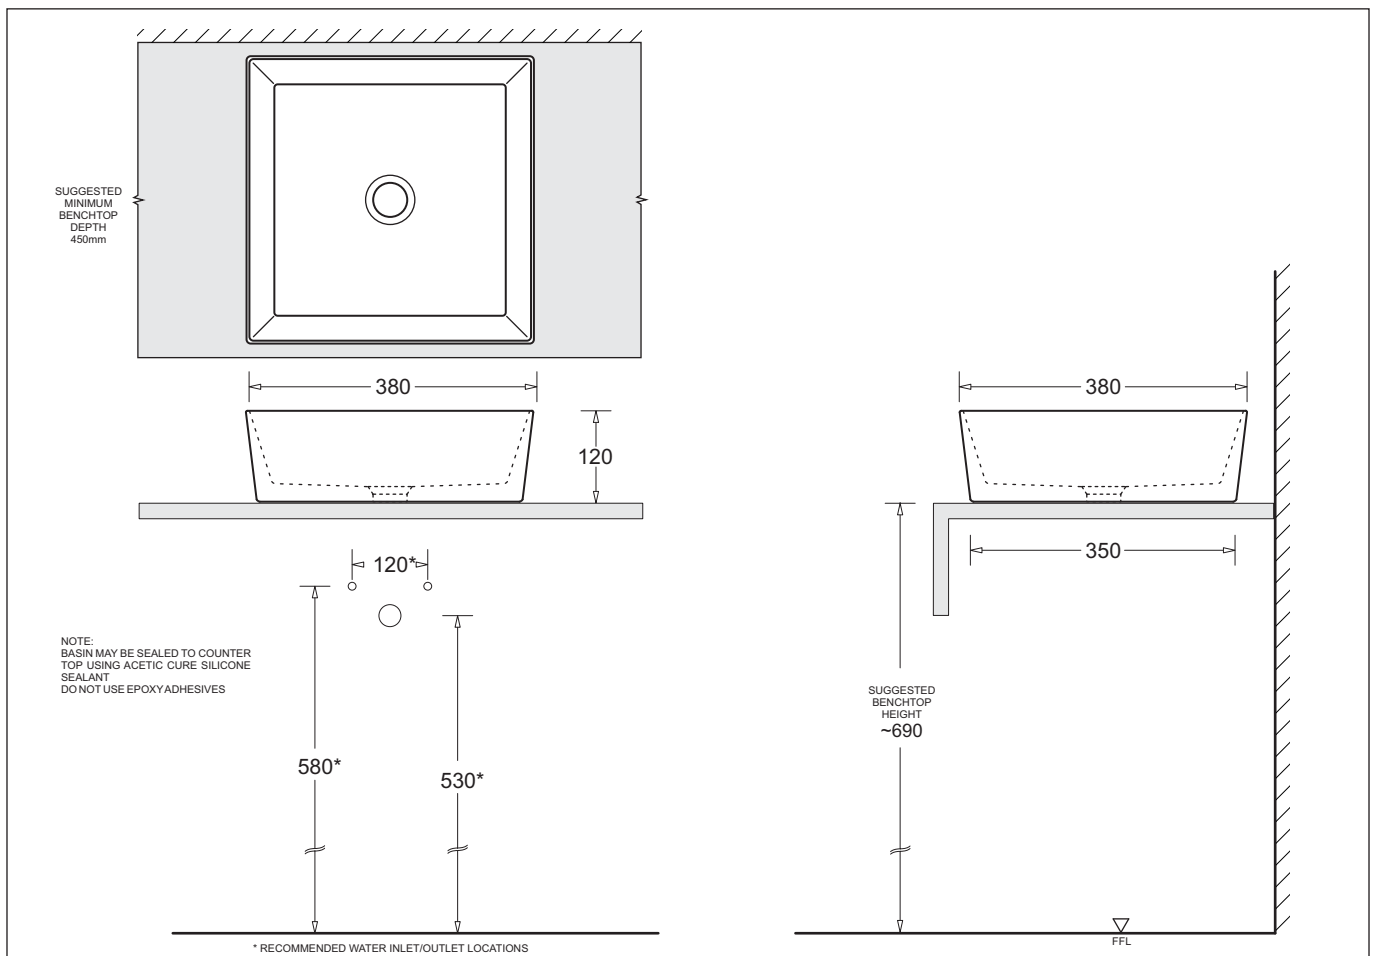

## **VENEZIA GRAPHITE**

SQUARE COUNTERTOP VESSEL

Nominal Size 380 x 380mm

0 TAPHOLE

## SQUARE COUNTER TOP VESSEL

- Contemporary vitreous china vessel basin
- Benchtop mounting permits wall or bench-top tapware fitting
- Features modern angular vessel style with fine lines
- 32mm waste outlet
- 380 x 380mm
- Capacity 10.4L

### Provided

Item	Description	Code
Basin	Venezia Square Vessel	JBSV038G
Plug & Waste	Pop-up Waste 32mm-Chrome	PW6

All dimensions are in millimetres and are subject to normal manufacturing variation of +/- 3mm on all surfaces. As product development is ongoing BPA reserves the right to vary specifications without notice.