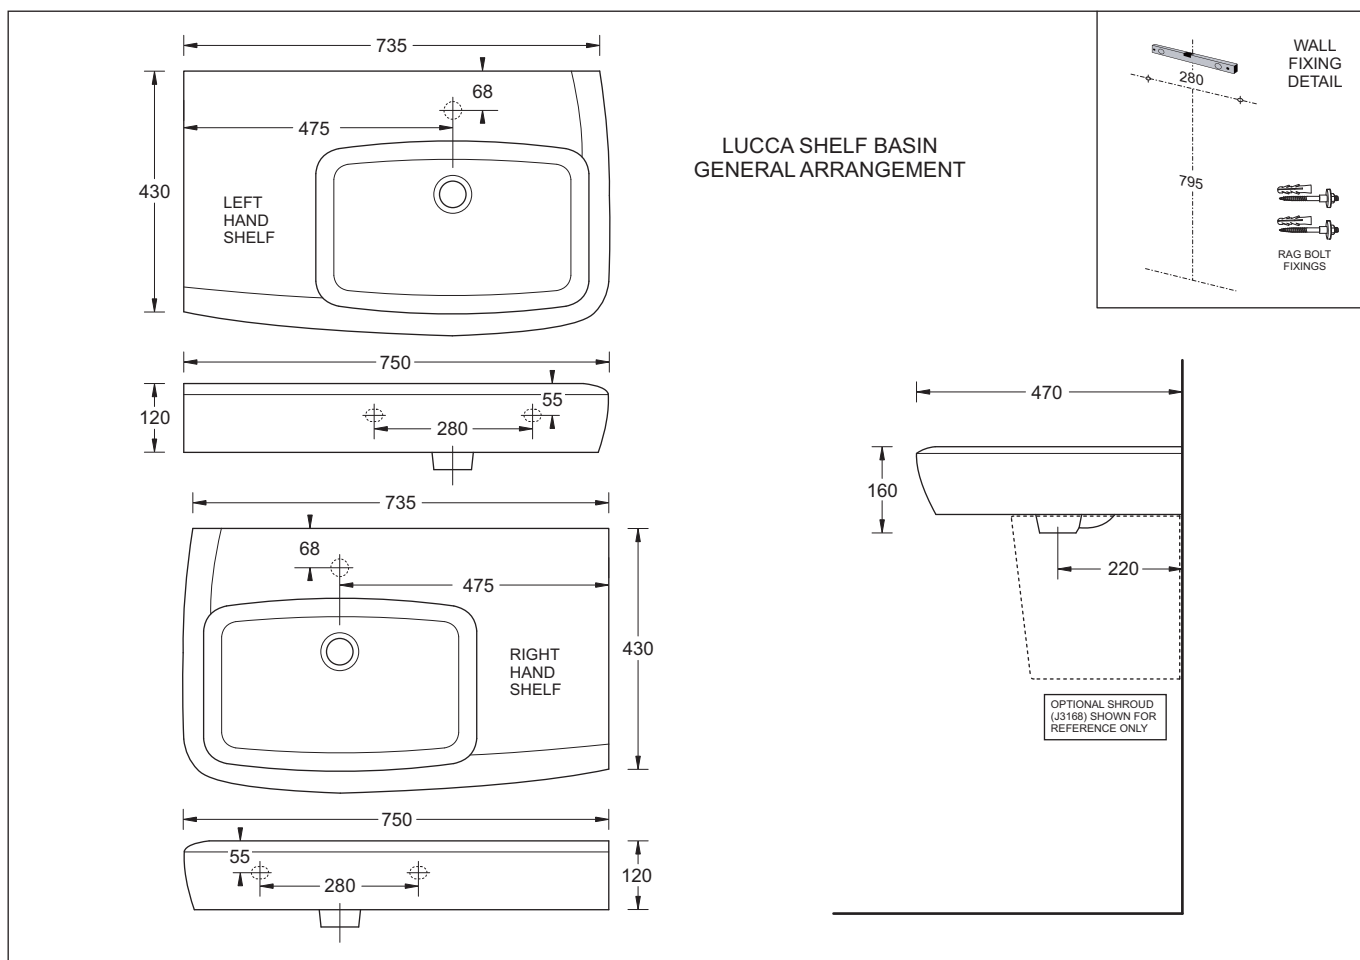

LUCCA

WALL/PEDESTAL SHELF BASIN

Nominal Size 750 x 470mm

0 or 1 TAPHOLE
With or Without Overflow

LUCCA

WALL/SHROUD SHELF BASIN

- Modern large vitreous china wall basin with optional shroud
- Left or right hand shelf models available
- Sold with 1 Th or 0TH
- Sold with overflow opening (OF) or without.
- can be matched with different johnsonSuisse wastes in Chrome or Black
- 32mm waste outlet
- Bowl capacity 6.6L
- 750 x 470mm

Optional

Shroud	Standard Shroud	J3168
Plug & Waste	32/40mm Overflow-Chrome	PW1
Plug & Waste	32mm Overflow-Chrome no O/F	PW6

How to order

J	3	1	7	0	H	.	TH	.	OF	.	S	.	P	W	x
---	---	---	---	---	---	---	----	---	----	---	---	---	---	---	---

Where:

H - Shelf: 'R' or 'L'

TH - TapHole: '0' or '1'

OF - Overflow: 'N' (for None) or blank

S - Shroud: 'J3168'

PWx - Plug-n-Waste 'PW1', 'PW5' or 'PW6'

All dimensions are in millimetres and are subject to normal manufacturing variation of +/- 3mm on all surfaces. As product development is ongoing BPA reserves the right to vary specifications without notice.