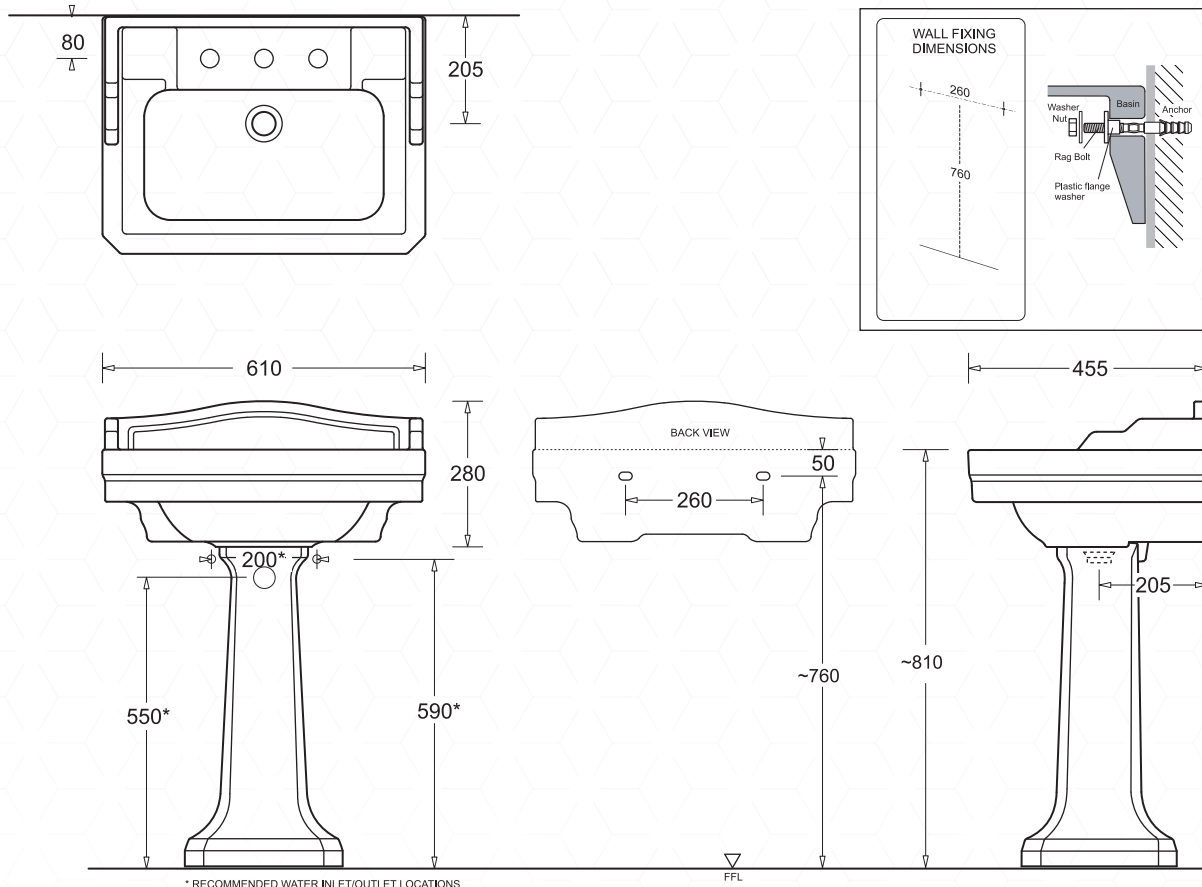

### FEATURES

- LARGE PERIOD STYLE VITREOUS CHINA WASHBASIN WITH MATCHING PEDESTAL
- 1 OR 3 TAPHOLE BASINS AVAILABLE
- 32mm WASTE OUTLET INCLUDED
- WALL FIXINGS INCLUDED
- BOWL CAPACITY 7.1L

### GENERAL DIMENSIONS