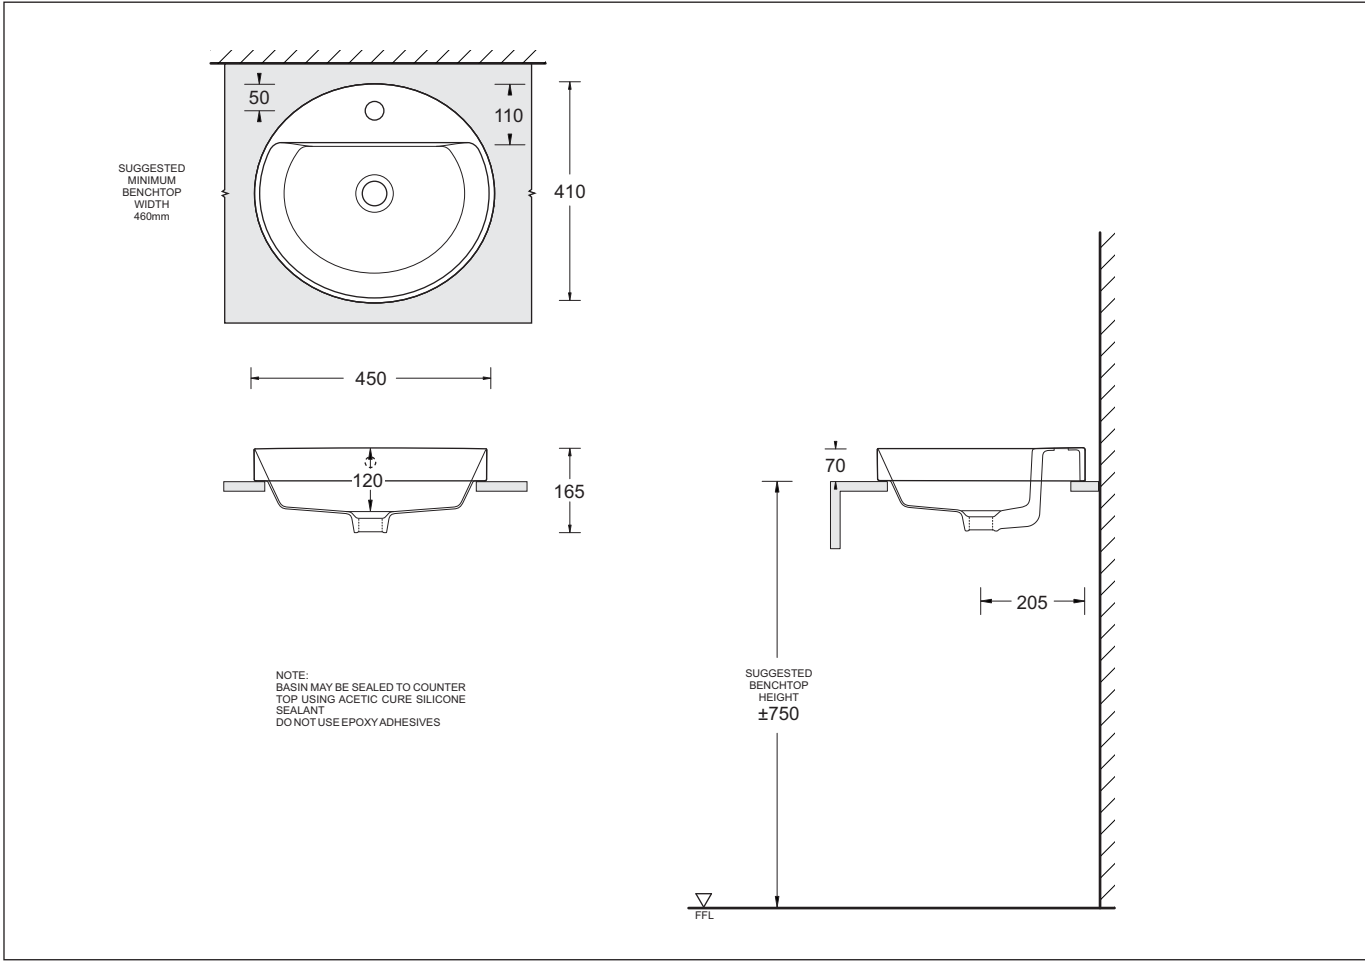

GEMELLI
OVAL SEMI-INSET
COUNTER TOP BASIN

Nominal size 450 x 410mm

1 TAPHOLE

GEMELLI

OVAL SEMI-INSET COUNTER TOP BASIN

- Attractive oval style vitreous china vessel
- Vessel designed for inset counter top installation
- Standard overflow
- 1 tap hole
- 32mm waste outlet
- Basin capacity 4.9L
- 450 x 410mm oval size
- 70mm above counter height

Provided

Item	Description	Code
Basin	Gemelli Oval Inset Counter Top Basin	JBSG645.1
Overflow Trim	CP Overflow Cap - JS	X065
Plug & Waste	Pop-up waste-Chrome	PW5
Installation	Counter Template Kit	✓
Installation	Instructions	✓

All dimensions are in millimetres and are subject to normal manufacturing variation of +/- 3mm on all surfaces. As product development is ongoing BPA reserves the right to vary specifications without notice.