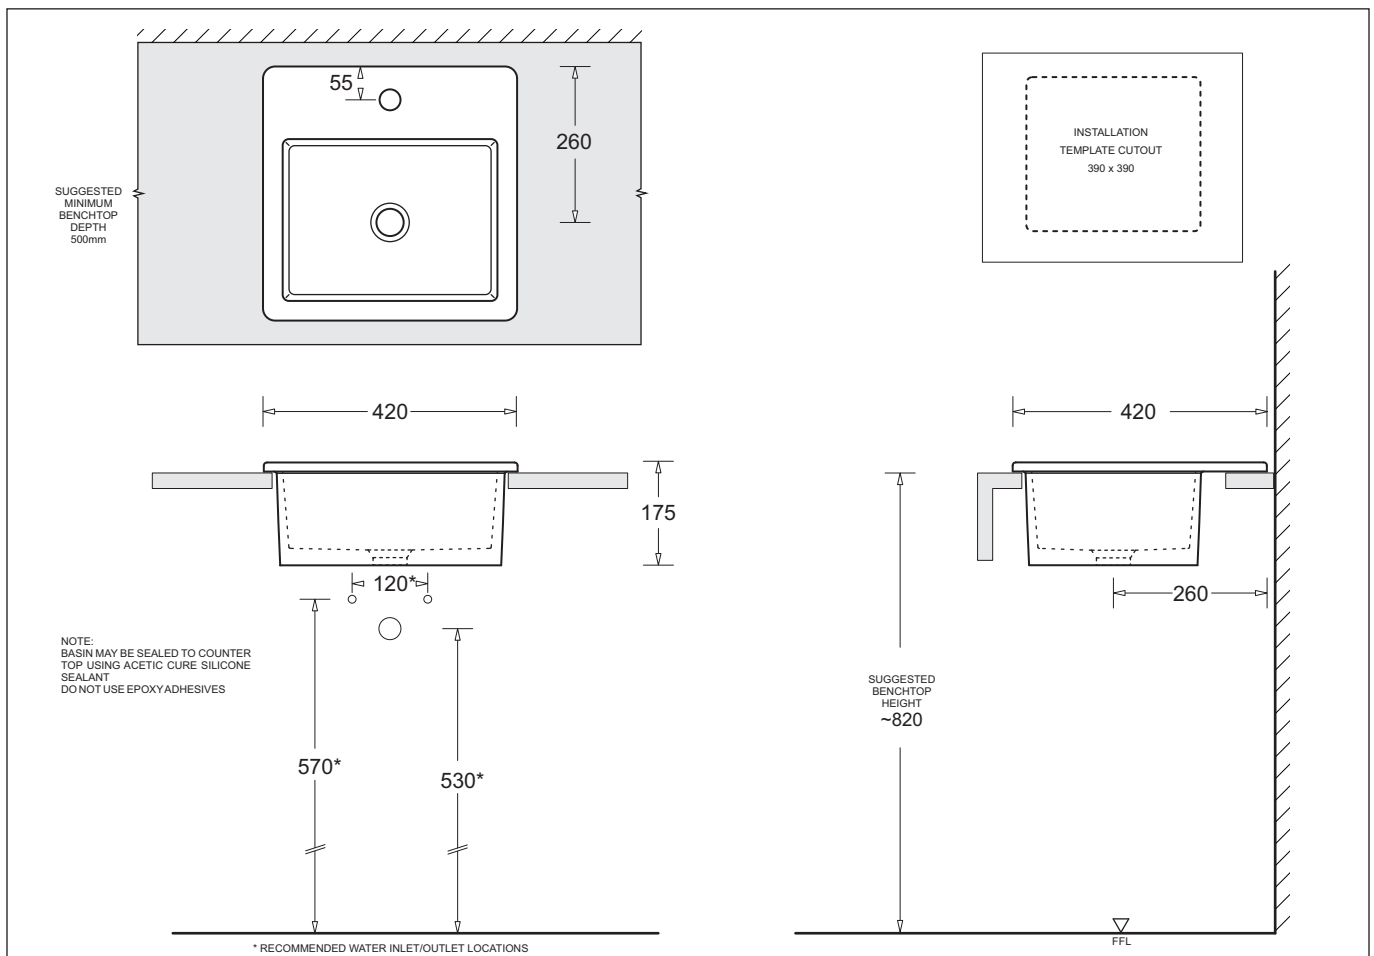

QUADO

SQUARE VANITY BASIN

Nominal Size 420 x 420mm

1 TAPHOLE

QUADO

SQUARE VANITY BASIN

- Contemporary vitreous china vanity basin
- Modern squared style
- Single taphole - allows for mixer tapware
- 32mm waste outlet
- 420 x 420mm
- Capacity 11.4L

Provided

Item	Description	Code
Basin	Quado Square Vanity Basin	JBSQ142.1
Plug & Waste	Pop-up Waste 32mm-Chrome	PW6
Installation	Counter template	✓

All dimensions are in millimetres and are subject to normal manufacturing variation of +/- 3mm on all surfaces. As product development is ongoing BPA reserves the right to vary specifications without notice.
Bathroom Products Australia P/L ABN 87 079 297 617