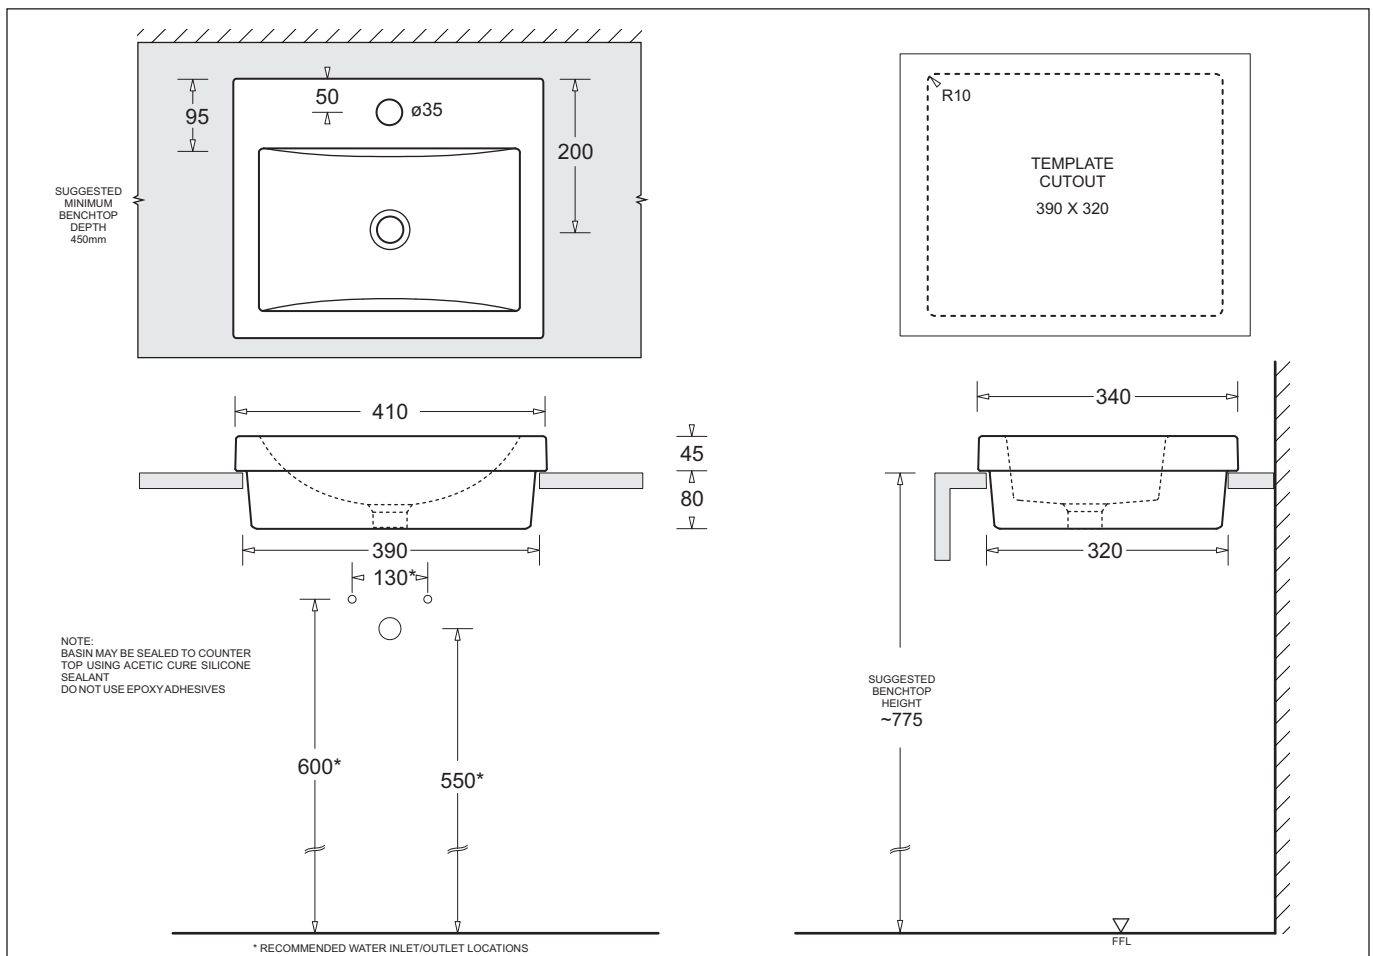

QUADO
SEMI-INSET COUNTERTOP BASIN

Nominal Size 410 x 340mm

1 TAPHOLE

QUADO

SEMI-INSET COUNTERTOP BASIN

- Contemporary vitreous china semi-inset basin
- Features modern cubic style
- Wide soap platform area
- Available with 1 taphole
- 32mm waste outlet
- 410 x 340mm
- Capacity 4.3L

Provided

Item	Description	Code
Basin	Quado Semi-inset Basin	JBSQ641.1
Plug & Waste	Pop-up Waste 32mm-Chrome	PW5
Installation	Counter template	✓

All dimensions are in millimetres and are subject to normal manufacturing variation of +/- 3mm on all surfaces. As product development is ongoing BPA reserves the right to vary specifications without notice.