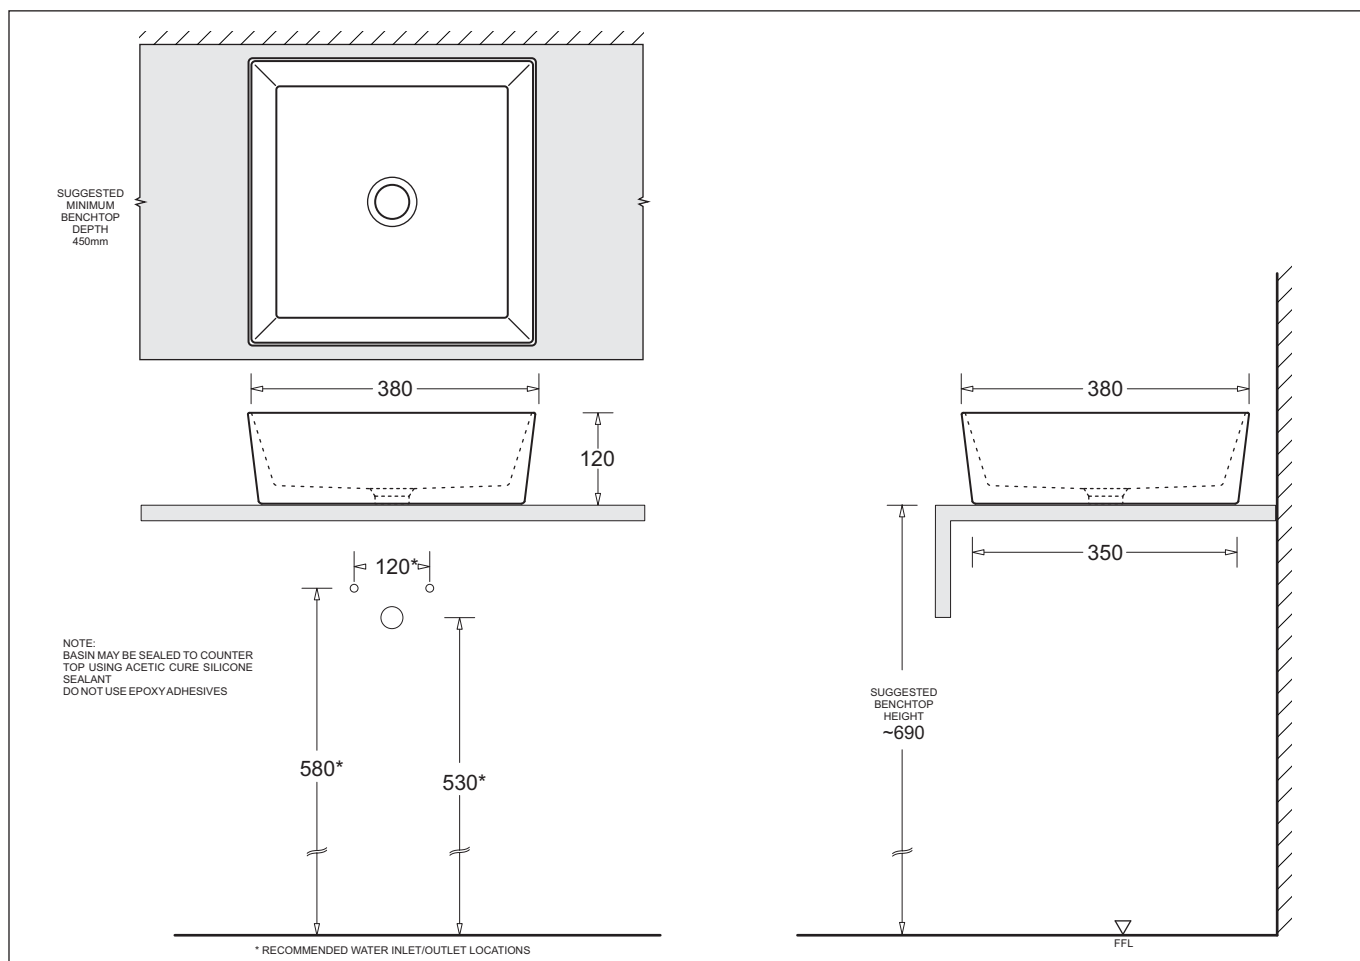

VENEZIA
SQUARE COUNTERTOP VESSEL

Nominal Size 380 x 380mm

0 TAPHOLE

VENEZIA

SQUARE COUNTERTOP VESSEL

- Contemporary vitreous china vessel basin
- Benchtop mounting permits wall or bench-top tapware fitting
- Features modern angular vessel style with fine lines
- 32mm waste outlet
- 380 x 380mm
- Capacity 10.4L

Provided

Item	Description	Code
Basin	Venezia Square Vessel	JBSV038
Plug & Waste	Pop-up Waste 32mm-Chrome	PW6

All dimensions are in millimetres and are subject to normal manufacturing variation of +/- 3mm on all surfaces. As product development is ongoing BPA reserves the right to vary specifications without notice.