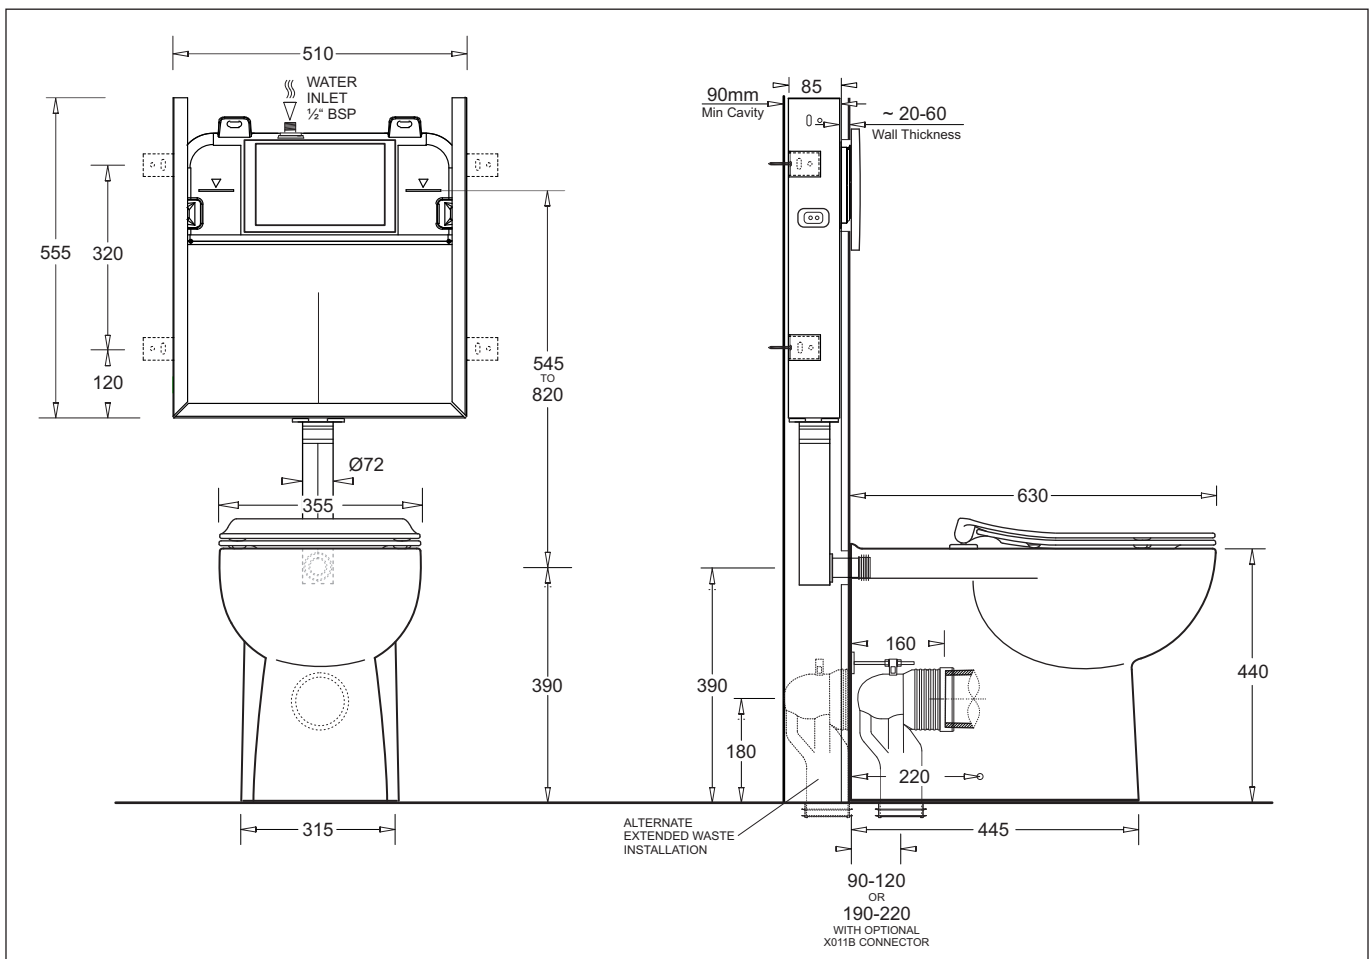

Optional

Button	Dual Flush Button	Available in:	Code
Button	Dual Flush Button	Chrome, Matt White, Black	JB40
Button	Dual Flush Button		JB50
Button	Dual Flush Button		JB60
Button	Dual Flush Button	Dimensions: 245 x 165mm	JB70
Button	Dual Flush Button		JB80

This suite may be ambulant compliant as defined in AS1428.1. It is the installer's responsibility to verify that installation heights are correct for this purpose.

* For strict Ambulant Compliance a different seat may be required