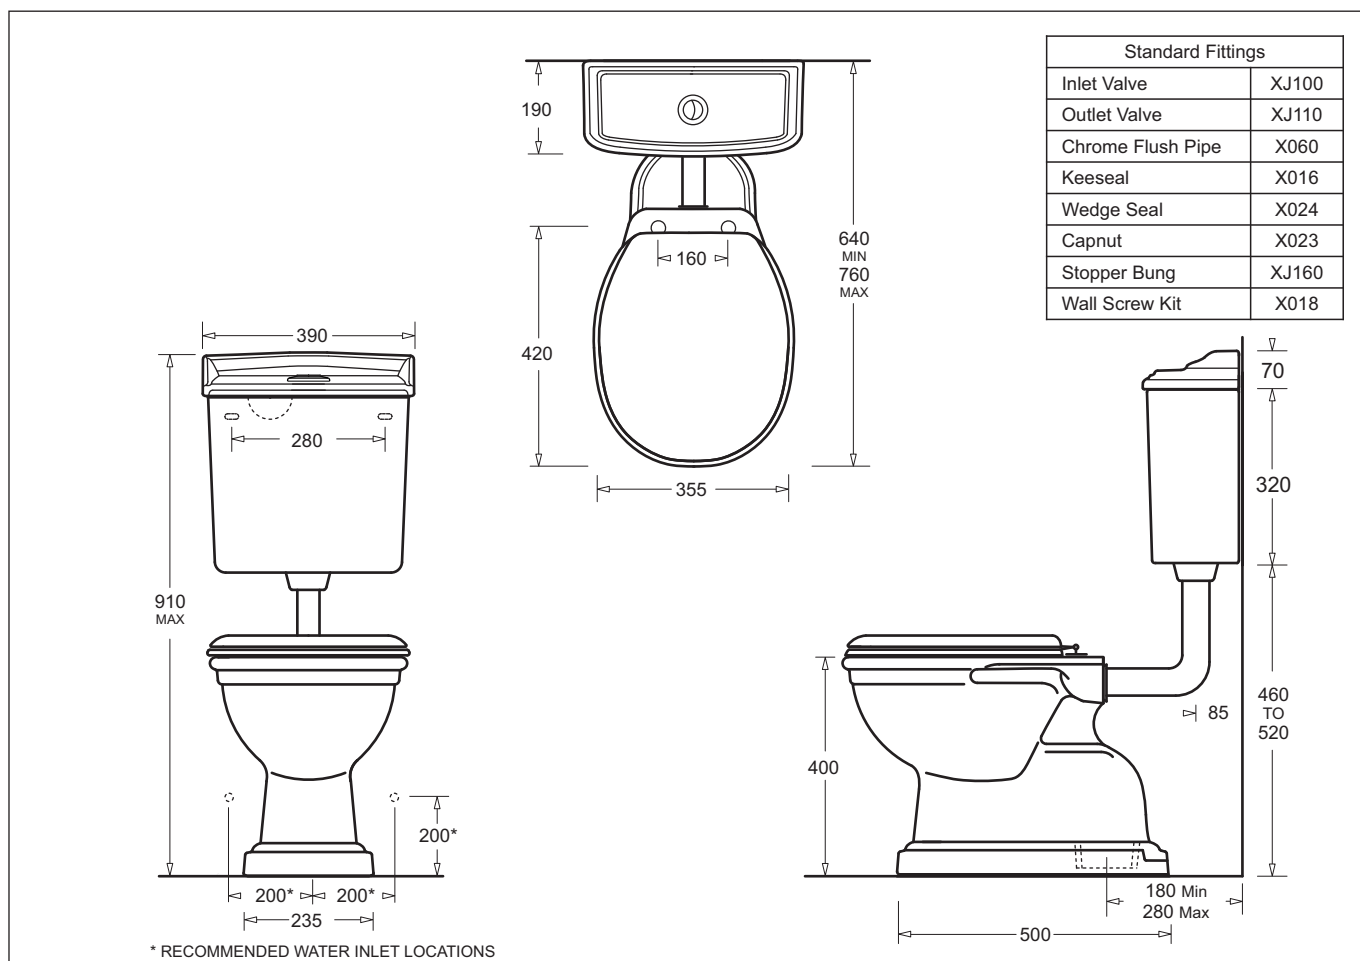

COLONIAL FEATURE
VITREOUS CHINA MID LEVEL SUITE
S TRAP

COLONIAL FEATURE

MID LEVEL VITREOUS CHINA SUITE

WHITE SEAT OPTION SHOWN

- Period style vitreous china feature suite
- Exposed chrome flush pipe
- Concealed outlet Colonial Deluxe pan
- 4.5/3L Dual flush
- Variable set out S trap 180-280mm
- Wood or Plastic seat options
- RH water inlet (Can be converted to LH water inlet)

Provided

Item	Description	Code	
Toilet	Colonial Deluxe S Pan	J2050	
Cistern	Colonial Feature Cistern - Chrome F/Pipe	J2401M	
Seat	Timber Seat - Mahogany Stain	OR	3000M
Seat	Timber Seat - Oak Stain		3000O
Seat	White Seat - Urea Soft Close		RB6041
Installation	Instruction Sheet	✓	

All dimensions are in millimetres and are subject to normal manufacturing variation.
As product development is ongoing BPA reserves the right to vary specifications without notice.
Bathroom Products Australia P/L ABN 87 079 297 617