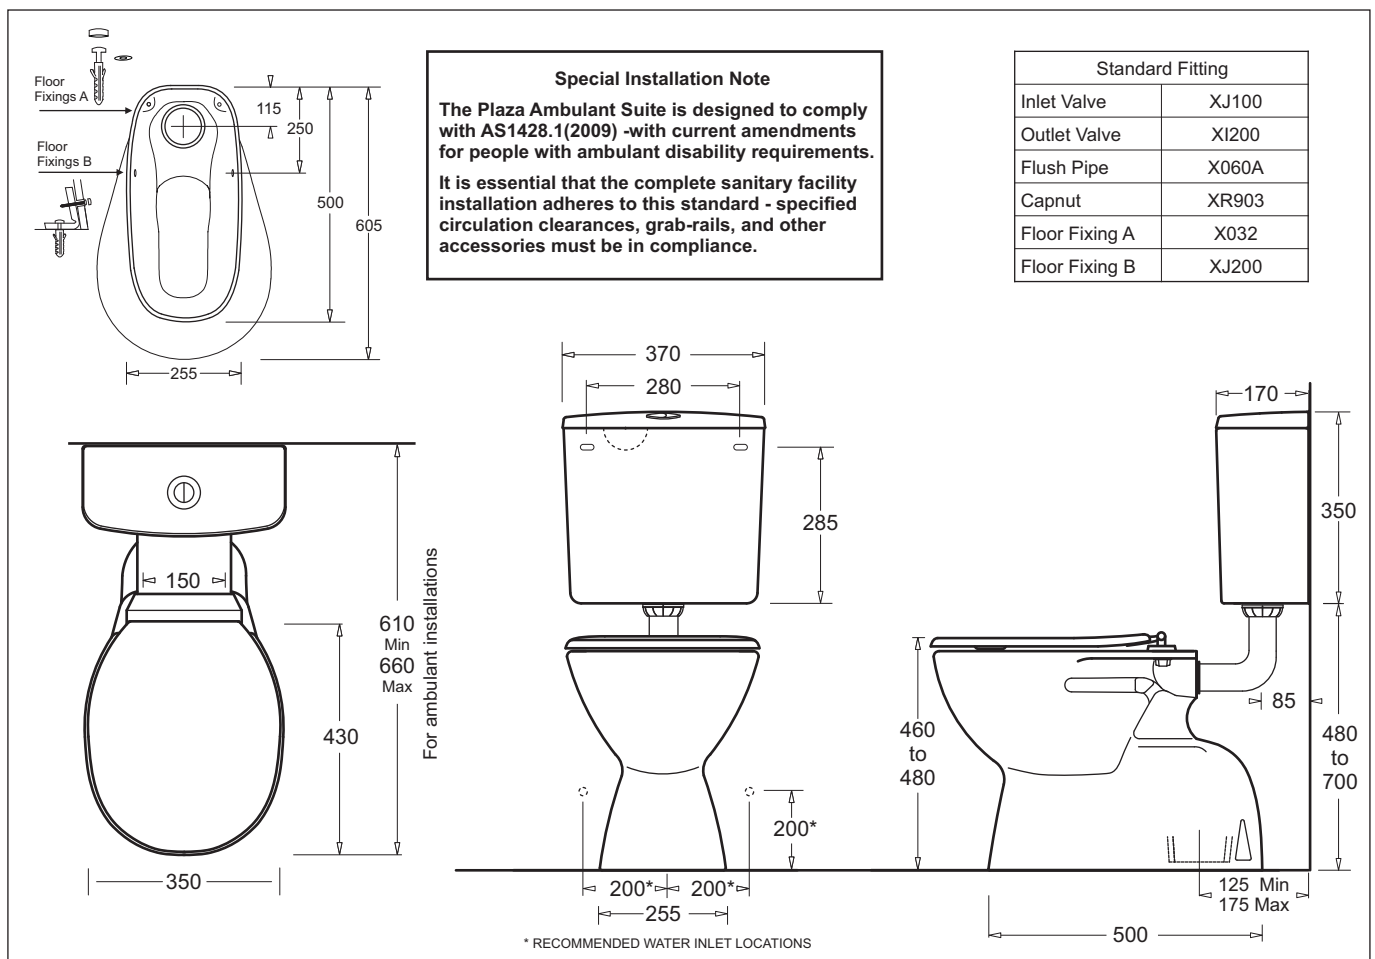

## Deluxe Xtra height S TRAP SUITE

- Concealed outlet vitreous china S pan with a VC cistern
- Suitable for use in domestic or commercial installations
- Raised height pan suitable for people with ambulant disabilities
- Chrome plated Flush pipe supplied have sufficient height and length to provide compliance with AS1428(2009) for ambulant use
- Water efficient 4.5/3L dual flush
- Assist anti-vandal single flap seat supplied
- Anti-vandal cistern locking with chrome button.

### Provided

Item	Description	Code	
Pan	Plaza Assist S Trap Pan	J2031	
Cistern	Plaza Wall Mount Cistern	J2201W	
Seat	Plaza Assist Seat single flap	RB6015G	
Fixings	Pan/Cistern installation hardware	XJ200	X018
Instructions	Installation Sheet	✓	
Flush Pipe	300 x 350mm Brass, Chrome Plated	X060A	
Anti Vandal	Kit including chrome button 50mm	XJ122B	

When installed in compliance with AS1428.1

All dimensions are in millimetres and are subject to normal manufacturing variation of +/- 5mm on all surfaces. As product development is ongoing BPA reserves the right to vary specifications without notice.