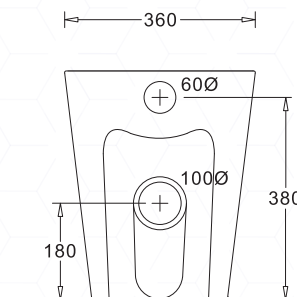

VENEZIA_{COMFORT}

RIMLESS WALL FACED TOILET PAN COMFORT HEIGHT

JohnsonSuisse
Bathroom Solutions

CODE:
JTTV611.315

FEATURES

- MODERN STYLE WALL FACED VITREOUS CHINA TOILET PAN
- EFFICIENT RIMLESS DESIGN FOR HYGIENIC FLUSHING
- COMPACT, SHORT PROJECTION PAN SUITABLE FOR SMALL BATHROOMS
- SOFT-CLOSE, QUICK-RELEASE TOILET SEAT
- S OR P TRAP CONFIGURATION INSTALLATION
- VARIABLE S TRAP PAN CONNECTOR (115-145 SET OUT)

COMPONENTS

VENEZIA_{COMFORT} RIMLESS FLUSH TO WALL PAN JTTV611
VENEZIA QUICK-RELEASE SOFT-CLOSE SEAT JSEV315

WARRANTY

TOILET 25 YEARS, SEAT 5 YEARS PRODUCTS/PARTS
REPLACEMENT

- REFER TO T&CS AT johnsonsuise.com.au

PRODUCT DIMENSIONS

OPTIONS

VENEZIA SEAT HINGE BOLT KIT

XJTTV02

TECHNICAL DATA SHEET

SUPERSEDES ALL PREVIOUS ISSUES

All dimensions are in millimetres and are subject to normal manufacturing variation.
As product development is ongoing BPA reserves the right to vary specifications without notice.
Bathroom Products Australia P/L ABN 87 079 297 617