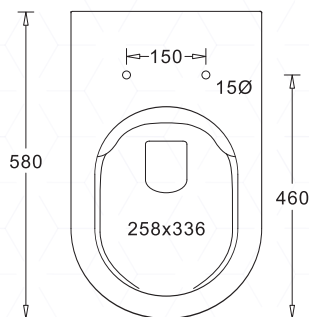

VENEZIA_{COMFORT}

RIMLESS WALL FACED TOILET PAN COMFORT HEIGHT

JohnsonSuisse
Bathroom Solutions

CODE:
JTTV611.315

FEATURES

- MODERN STYLE WALL FACED VITREOUS CHINA TOILET PAN
- EFFICIENT RIMLESS DESIGN FOR HYGIENIC FLUSHING
- COMPACT, SHORT PROJECTION PAN SUITABLE FOR SMALL BATHROOMS
- SOFT-CLOSE, QUICK-RELEASE TOILET SEAT
- S OR P TRAP CONFIGURATION INSTALLATION
- VARIABLE S TRAP PAN CONNECTOR (115-145 SET OUT)

PRODUCT DIMENSIONS

OPTIONS

VENEZIA SEAT HINGE BOLT KIT

XJTTV02

TECHNICAL DATA SHEET

SUPERSEDES ALL PREVIOUS ISSUES

All dimensions are in millimetres and are subject to normal manufacturing variation.
As product development is ongoing BPA reserves the right to vary specifications without notice.
Bathroom Products Australia P/L ABN 87 079 297 617