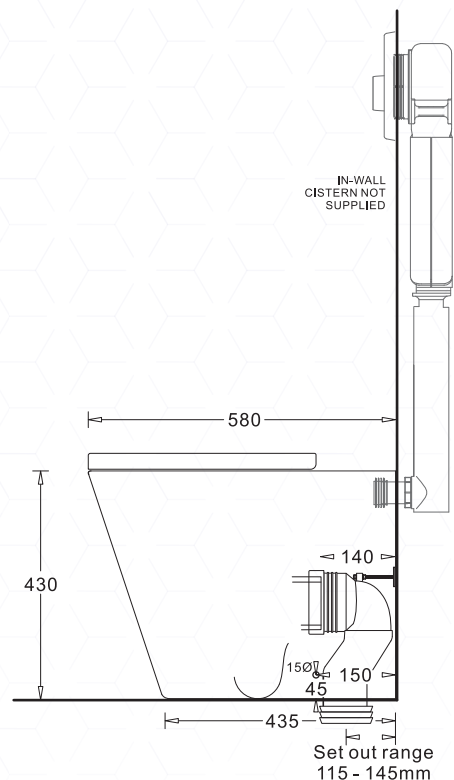

VENEZIA_{COMFORT}

RIMLESS WALL FACED TOILET PAN COMFORT HEIGHT

JohnsonSuisse
Bathroom Solutions

CODE:
JTTV611.315

FEATURES

- MODERN STYLE WALL FACED VITREOUS CHINA TOILET PAN
- EFFICIENT RIMLESS DESIGN FOR HYGIENIC FLUSHING
- COMPACT, SHORT PROJECTION PAN SUITABLE FOR SMALL BATHROOMS
- SOFT-CLOSE, QUICK-RELEASE TOILET SEAT
- S OR P TRAP CONFIGURATION INSTALLATION
- VARIABLE S TRAP PAN CONNECTOR (115-145 SET OUT)

COMPONENTS

VENEZIA_{COMFORT} RIMLESS FLUSH TO WALL PAN JTTV611
VENEZIA QUICK-RELEASE SOFT-CLOSE SEAT JSEV315

WARRANTY

TOILET 25 YEARS, SEAT 5 YEARS PRODUCTS/PARTS
REPLACEMENT

- REFER TO T&CS AT johnsonsuise.com.au

PRODUCT DIMENSIONS

OPTIONS

VENEZIA SEAT HINGE BOLT KIT

XJTTV02

TECHNICAL DATA SHEET

SUPERSEDES ALL PREVIOUS ISSUES

All dimensions are in millimetres and are subject to normal manufacturing variation.
As product development is ongoing BPA reserves the right to vary specifications without notice.
Bathroom Products Australia P/L ABN 87 079 297 617