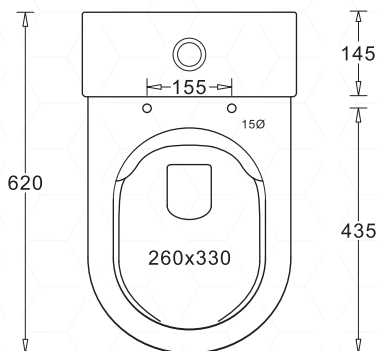

VENEZIA_{COMPACT}

JohnsonSuisse
Bathroom Solutions

RIMLESS TOILET SUITE SHORT PROJECTION

CODE:
JTTV321.JTTV312.311

FEATURES

- MODERN STYLE FLUSH TO WALL VITREOUS CHINA TOILET SUITE
- EFFICIENT RIMLESS DESIGN FOR HYGIENIC FLUSHING
- COMPACT, SHORT PROJECTION PAN SUITABLE FOR SMALL BATHROOMS
- CISTERN WITH CONCEALED BACK ENTRY WATER INLET
- SOFT-CLOSE, QUICK-RELEASE TOILET SEAT
- S OR P TRAP CONFIGURATION INSTALLATION
- VARIABLE S TRAP PAN CONNECTOR (95-185mm SET OUT)

COMPONENTS

VENEZIA _{COMPACT} RIMLESS FLUSH TO WALL PAN	JTTV321
VENEZIA CISTERN	JTTV312
VENEZIA QUICK-RELEASE SOFT-CLOSE SEAT	JSEV311

WARRANTY

TOILET 25 YEARS, SEAT 5 YEARS PRODUCTS/PARTS REPLACEMENT

- REFER TO T&CS AT johnsonsuise.com.au

PRODUCT DIMENSIONS

OPTIONS

VENEZIA SEAT HINGE BOLT KIT

XJTTV02

TECHNICAL DATA SHEET

SUPERSEDES ALL PREVIOUS ISSUES

All dimensions are in millimetres and are subject to normal manufacturing variation. As product development is ongoing BPA reserves the right to vary specifications without notice.
Bathroom Products Australia P/L ABN 87 079 297 617