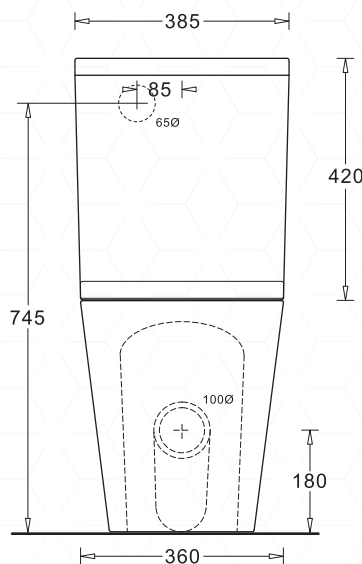

VENEZIA_{COMPACT}

JohnsonSuisse
Bathroom Solutions

RIMLESS TOILET SUITE SHORT PROJECTION

CODE:
JTTV321.JTTV312.311

FEATURES

- MODERN STYLE FLUSH TO WALL VITREOUS CHINA TOILET SUITE
- EFFICIENT RIMLESS DESIGN FOR HYGIENIC FLUSHING
- COMPACT, SHORT PROJECTION PAN SUITABLE FOR SMALL BATHROOMS
- CISTERN WITH CONCEALED BACK ENTRY WATER INLET
- SOFT-CLOSE, QUICK-RELEASE TOILET SEAT
- S OR P TRAP CONFIGURATION INSTALLATION
- VARIABLE S TRAP PAN CONNECTOR (95-185mm SET OUT)

PRODUCT DIMENSIONS

OPTIONS

VENEZIA SEAT HINGE BOLT KIT

XJTTV02

TECHNICAL DATA SHEET

SUPERSEDES ALL PREVIOUS ISSUES

All dimensions are in millimetres and are subject to normal manufacturing variation. As product development is ongoing BPA reserves the right to vary specifications without notice.
Bathroom Products Australia P/L ABN 87 079 297 617