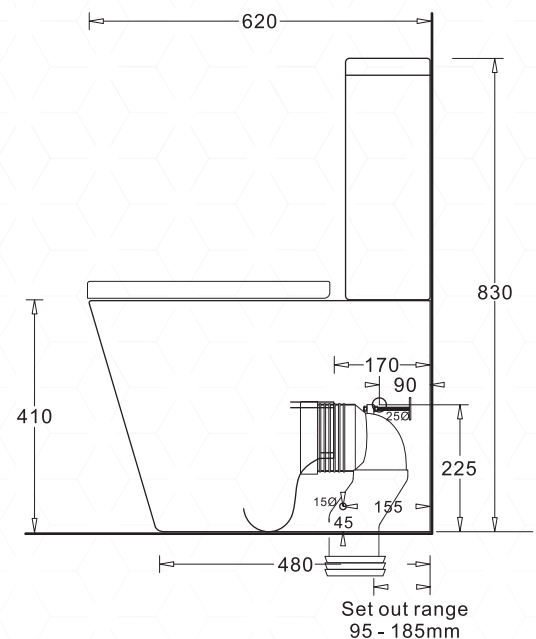

VENEZIA_{COMPACT}

JohnsonSuisse
Bathroom Solutions

RIMLESS TOILET SUITE SHORT PROJECTION

CODE:
JTTV321.JTTV312.311

FEATURES

- MODERN STYLE FLUSH TO WALL VITREOUS CHINA TOILET SUITE
- EFFICIENT RIMLESS DESIGN FOR HYGIENIC FLUSHING
- COMPACT, SHORT PROJECTION PAN SUITABLE FOR SMALL BATHROOMS
- CISTERN WITH CONCEALED BACK ENTRY WATER INLET
- SOFT-CLOSE, QUICK-RELEASE TOILET SEAT
- S OR P TRAP CONFIGURATION INSTALLATION
- VARIABLE S TRAP PAN CONNECTOR (95-185mm SET OUT)

COMPONENTS

VENEZIA _{COMPACT} RIMLESS FLUSH TO WALL PAN	JTTV321
VENEZIA CISTERN	JTTV312
VENEZIA QUICK-RELEASE SOFT-CLOSE SEAT	JSEV311

WARRANTY

TOILET 25 YEARS, SEAT 5 YEARS PRODUCTS/PARTS REPLACEMENT

- REFER TO T&CS AT johnsonsuise.com.au

PRODUCT DIMENSIONS

OPTIONS

VENEZIA SEAT HINGE BOLT KIT

XJTTV02

TECHNICAL DATA SHEET

SUPERSEDES ALL PREVIOUS ISSUES

All dimensions are in millimetres and are subject to normal manufacturing variation. As product development is ongoing BPA reserves the right to vary specifications without notice.
Bathroom Products Australia P/L ABN 87 079 297 617