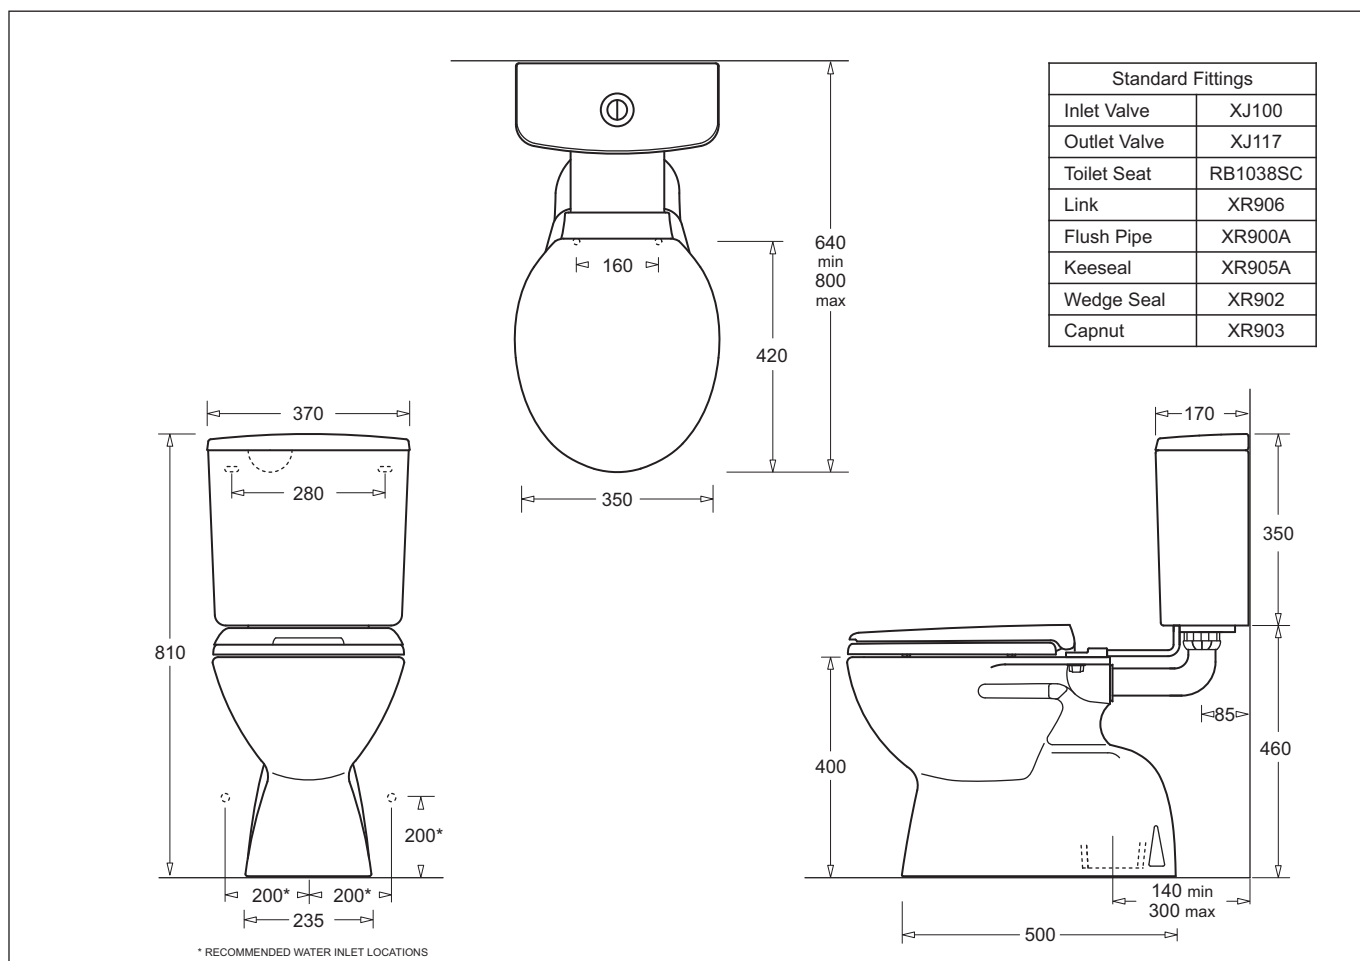

## VITREOUS CHINA LINK SUITE

- Stylish vitreous china suite with link and seat
- Concealed outlet S Trap Mode Deluxe pan with vitreous china Plaza cistern
- Soft close Plaza seat with link
- 4 Star WELS rated efficiency
- 4.5/3L Dual flush
- Variable set out S trap 140-300mm
- LH/RH water inlet

### Provided

Item	Description	Code
Toilet	Mode Deluxe S Pan	J2030/J2030A
Cistern	Plaza Cistern Seat and Link	J2201W
Installation	Instruction Sheet	✓

All dimensions are in millimetres and are subject to normal manufacturing variation of +/- 3mm on all surfaces. As product development is ongoing BPA reserves the right to vary specifications without notice.