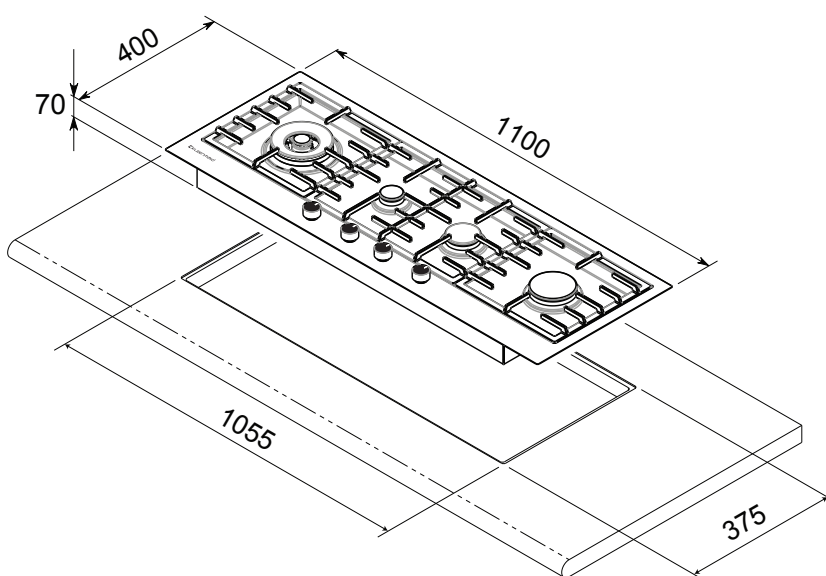

QUALITY ASSURED

To obtain full installation instructions for this appliance go to kleenmaid.com.au and click on User Care Manuals, top right.

Fineline :0103477

J12145_01

Level 2, 204 Botany Road, Alexandria NSW, 2015
P: 02 9310 1207 • E: support@kleenmaid.com.au
www.kleenmaid.com.au

kleenmaid
The best you can own