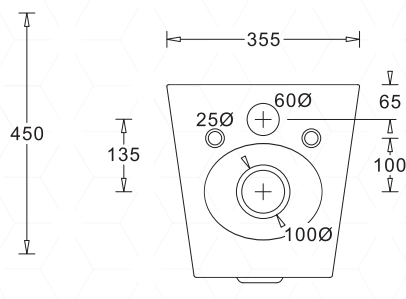

PRODUCT DIMENSIONS

OPTIONS

VENEZIA SEAT HINGE BOLT KIT

XJTTV02

TECHNICAL DATA SHEET

SUPERSEDES ALL PREVIOUS ISSUES

All dimensions are in millimetres and are subject to normal manufacturing variation.
As product development is ongoing BPA reserves the right to vary specifications without notice.
Bathroom Products Australia P/L ABN 87 079 297 617