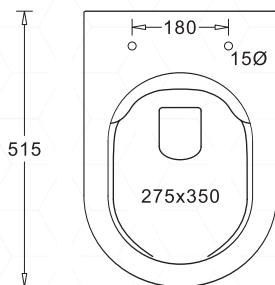

VENEZIA COMFORT

JohnsonSuisse
Bathroom Solutions

RIMLESS WALL HUNG TOILET PAN

CODE:
JTTV711.315

FEATURES

- MODERN STYLE WALL HUNG VITREOUS CHINA TOILET PAN
- EFFICIENT RIMLESS DESIGN FOR HYGIENIC FLUSHING
- COMPACT, SHORT PROJECTION PAN SUITABLE FOR SMALL BATHROOMS
- SOFT-CLOSE, QUICK-RELEASE TOILET SEAT

PRODUCT DIMENSIONS

OPTIONS

VENEZIA SEAT HINGE BOLT KIT

XJTTV02

TECHNICAL DATA SHEET

SUPERSEDES ALL PREVIOUS ISSUES

All dimensions are in millimetres and are subject to normal manufacturing variation.
As product development is ongoing BPA reserves the right to vary specifications without notice.
Bathroom Products Australia P/L ABN 87 079 297 617