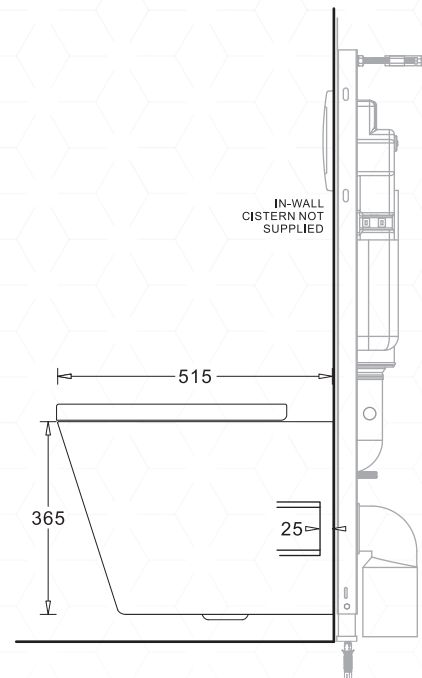

VENEZIA COMFORT

JohnsonSuisse
Bathroom Solutions

RIMLESS WALL HUNG TOILET PAN

CODE:
JTTV711.315

FEATURES

- MODERN STYLE WALL HUNG VITREOUS CHINA TOILET PAN
- EFFICIENT RIMLESS DESIGN FOR HYGIENIC FLUSHING
- COMPACT, SHORT PROJECTION PAN SUITABLE FOR SMALL BATHROOMS
- SOFT-CLOSE, QUICK-RELEASE TOILET SEAT

COMPONENTS

VENEZIA COMFORT RIMLESS WALL HUNG PAN JTTV711
VENEZIA QUICK-RELEASE SOFT-CLOSE SEAT JSEV315

WARRANTY

TOILET 25 YEARS, SEAT 5 YEARS PRODUCTS/PARTS
REPLACEMENT

- REFER TO T&CS AT johnsonsuiss.com.au

PRODUCT DIMENSIONS

OPTIONS

VENEZIA SEAT HINGE BOLT KIT

XJTTV02

TECHNICAL DATA SHEET

SUPERSEDES ALL PREVIOUS ISSUES

All dimensions are in millimetres and are subject to normal manufacturing variation.
As product development is ongoing BPA reserves the right to vary specifications without notice.
Bathroom Products Australia P/L ABN 87 079 297 617