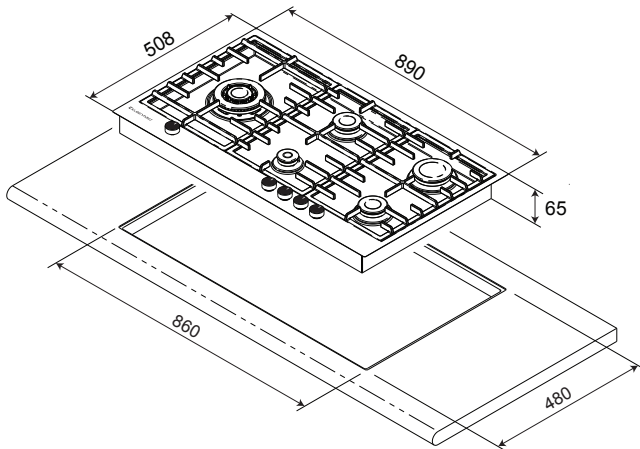

QUALITY ASSURED

J11316_22