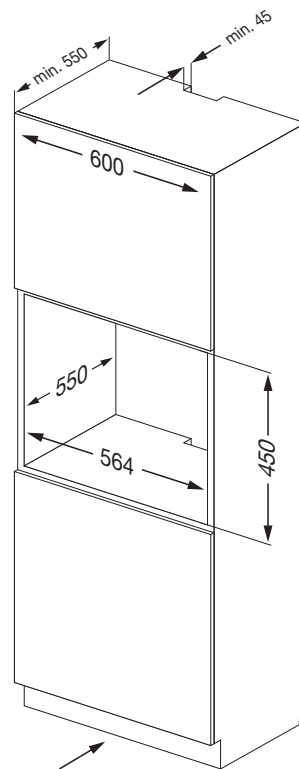

Built in Beverage Serving Cabinet – 51 Litre

Model: BSC4530

- 24 bottle, built in beverage serving cabinet
- Single zone
- Three beech wood telescopic shelves for ease of access
- Three layers of Black Krystal Low-E glass
- Glass Argon gas filled to provide superior insulation and to avoid condensation build up
- Combining both the Low-E glass and the Argon gas reduces UV degradation
- Right hand door opening. Left hand on request.
- Temperature range from 5°C to 20°C
- White LED internal lighting with auto on/off function
- Inline charcoal filter to reduce mold, bacteria and odours within the cabinet
- Fan cooling to provide even and accurate temperature control
- Internal ESTC Electronic Sensor Touch controls
- Door open alarm

Whisper

Internal LED light

Thermal Reflective Glass

ESTC

Ventilation openings behind min. 250cm²

Ventilation area in the base min. 250cm²

QUALITY ASSURED

*To allow for the matching of other appliances the set back dimension is flexible.