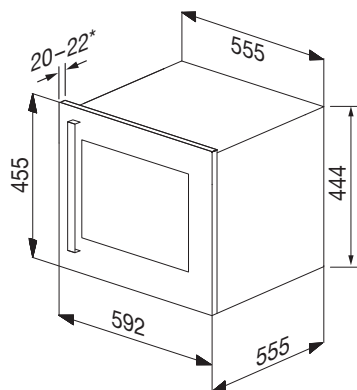

Built in Beverage Serving Cabinet – 51 Litre

Model: BSC4530

- 24 bottle, built in beverage serving cabinet
- Single zone
- Three beech wood telescopic shelves for ease of access
- Three layers of Black Krystal Low-E glass
- Glass Argon gas filled to provide superior insulation and to avoid condensation build up
- Combining both the Low-E glass and the Argon gas reduces UV degradation
- Right hand door opening. Left hand on request.
- Temperature range from 5°C to 20°C
- White LED internal lighting with auto on/off function
- Inline charcoal filter to reduce mold, bacteria and odours within the cabinet
- Fan cooling to provide even and accurate temperature control
- Internal ESTC Electronic Sensor Touch controls
- Door open alarm

Whisper

Internal LED light

Thermal Reflective Glass

ESTC

Ventilation openings behind min. 250cm²

Ventilation area in the base min. 250cm²

QUALITY ASSURED

*To allow for the matching of other appliances the set back dimension is flexible.