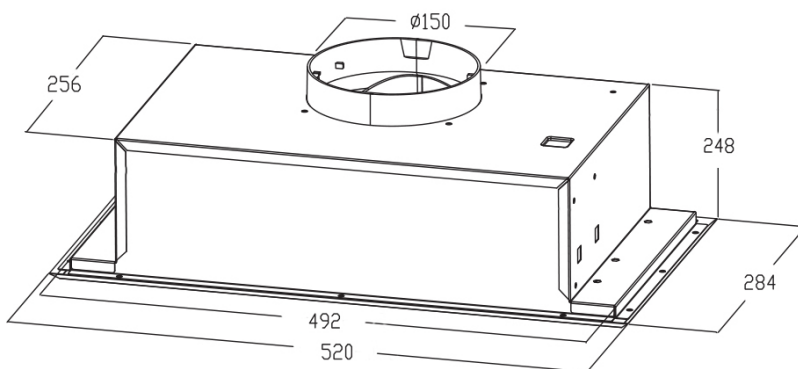

## Model: RHUC61

- Fixed undermount
- Finished in stainless steel
- Performance up to 650m<sup>3</sup>/h
- Noise 49 dbA
- Ø air output 150mm
- 2 LED lamps
- Aluminium grease filters
- 3 speed rotary dial controls
- Optional carbon filters available for recirculating installation  
- Order KMCF200