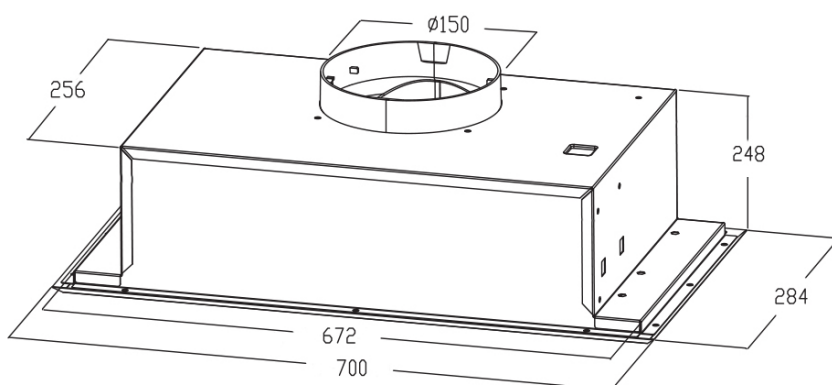

# Stainless Steel Fixed, Undermount Rangehood 90cm

## Model: RHUC91

- Fixed undermount
- Finished in stainless steel
- Performance up to 650m<sup>3</sup>/h
- Noise 49 dbA
- Ø air output 150mm
- 2 LED lamps
- Aluminium grease filters
- 3 speed rotary dial controls
- Optional carbon filters available for recirculating installation  
- Order KMCF200